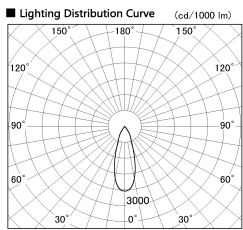

Item no. SD314-6540W8540

Series Name:

■ Direct Horizontal Illuminance SD314-6540W8540

Illuminance Angle	Beam Angle	Vertical Illuminance (lx)
31°	33°	46690
1		11670
2000		5190
1000		2920
5000		1870
2		1300
1100		950
3		730
1660		
2210		

Installation	Track mount
Type	
Fixture wattage	58.5W
Beam angle	33 deg
Color Temp.	4000K
CRI	Ra>85
Luminous	4739 lm
Body	Die-cast aluminum alloy
Body finish	White
Trim finish	N/A
Reflector finish	N/A
IP Rate	IP20
Light source	COB module
Input Voltage	AC220~240V
Dimming Type	Non-Dimmable
Certificate	CE, CCC
Cut Hole	N/A