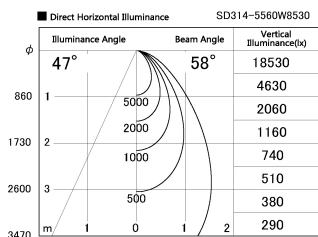

Item no. SD314-5560W8530

Series Name:

Installation	Track mount
Type	
Fixture wattage	55W
Beam angle	58 deg
Color Temp.	3000K
CRI	Ra>85
Luminous	4735 lm
Body	Die-cast aluminum alloy
Body finish	White
Trim finish	N/A
Reflector finish	N/A
IP Rate	IP20
Light source	COB module
Input Voltage	AC220~240V
Dimming Type	Non-Dimmable
Certificate	CE, CCC
Cut Hole	N/A