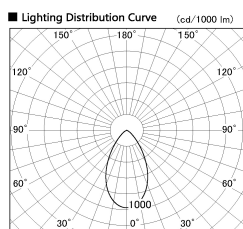

Item no. SD314-5560W8530

Series Name:

Installation	Track mount
Type	
Fixture wattage	55W
Beam angle	58 deg
Color Temp.	3000K
CRI	Ra>85
Luminous	4735 lm
Body	Die-cast aluminum alloy
Body finish	White
Trim finish	N/A
Reflector finish	N/A
IP Rate	IP20
Light source	COB module
Input Voltage	AC220~240V
Dimming Type	Non-Dimmable
Certificate	CE, CCC
Cut Hole	N/A