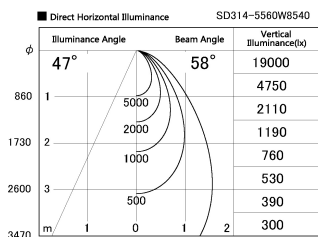

Item no. SD314-5560W8540

Series Name:

Installation	Track mount
Type	
Fixture wattage	55W
Beam angle	58 deg
Color Temp.	4000K
CRI	Ra>85
Luminous	4857 lm
Body	Die-cast aluminum alloy
Body finish	White
Trim finish	N/A
Reflector finish	N/A
IP Rate	IP20
Light source	COB module
Input Voltage	AC220~240V
Dimming Type	Non-Dimmable
Certificate	CE, CCC
Cut Hole	N/A