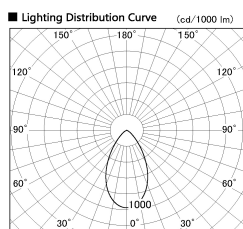

Item no. SD314-5560W8540

Series Name:

Installation	Track mount
Type	
Fixture wattage	55W
Beam angle	58 deg
Color Temp.	4000K
CRI	Ra>85
Luminous	4857 lm
Body	Die-cast aluminum alloy
Body finish	White
Trim finish	N/A
Reflector finish	N/A
IP Rate	IP20
Light source	COB module
Input Voltage	AC220~240V
Dimming Type	Non-Dimmable
Certificate	CE, CCC
Cut Hole	N/A