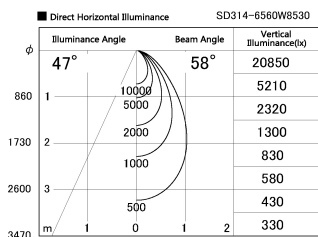

Item no. SD314-6560W8530

Series Name:

Installation	Track mount
Type	
Fixture wattage	58.5W
Beam angle	58 deg
Color Temp.	3000K
CRI	Ra>85
Luminous	5362 lm
Body	Die-cast aluminum alloy
Body finish	White
Trim finish	N/A
Reflector finish	N/A
IP Rate	IP20
Light source	COB module
Input Voltage	AC220~240V
Dimming Type	Non-Dimmable
Certificate	CE, CCC
Cut Hole	N/A