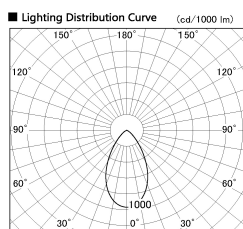

Item no. SD314-6560W8530

Series Name:

Installation	Track mount
Type	
Fixture wattage	58.5W
Beam angle	58 deg
Color Temp.	3000K
CRI	Ra>85
Luminous	5362 lm
Body	Die-cast aluminum alloy
Body finish	White
Trim finish	N/A
Reflector finish	N/A
IP Rate	IP20
Light source	COB module
Input Voltage	AC220~240V
Dimming Type	Non-Dimmable
Certificate	CE, CCC
Cut Hole	N/A