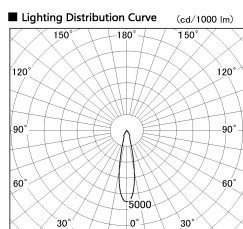

Item no. DD051-5520WW8527

Series Name: Magnum (Recessed)

■ Direct Horizontal Illuminance DD051-5520WW8527

φ	Illuminance Angle	Beam Angle	Vertical Illuminance (lx)
350	20°	20°	77790
700			19450
1050			8640
1410			4860
			3110
			2160
			1590
			1220

Installation	Recessed mount
Type	Magnum (Recessed)
Fixture wattage	55W
Beam angle	20 deg
Color Temp.	2700K
CRI	Ra>85
Luminous	4299 lm
Body	Die-cast aluminum alloy
Body finish	N/A
Trim finish	White
Reflector finish	N/A
IP Rate	IP20
Light source	COB module
Input Voltage	AC220~240V
Dimming Type	Non-Dimmable
Certificate	CE, CCC
Cut Hole	150mm