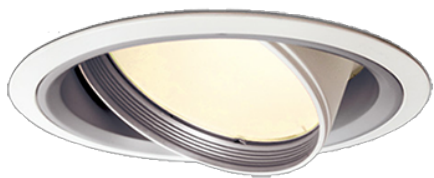

Item no. DD051-5520WW8527

Series Name: Magnum (Recessed)

■ Direct Horizontal Illuminance DD051-5520WW8527

φ	Illuminance Angle	Beam Angle	Vertical Illuminance (lx)
350	20°	20°	77790
700			19450
1050			8640
1410			4860
			3110
			2160
			1590
			1220

Installation	Recessed mount
Type	
Fixture wattage	55W
Beam angle	20 deg
Color Temp.	2700K
CRI	Ra>85
Luminous	4299 lm
Body	Die-cast aluminum alloy
Body finish	N/A
Trim finish	White
Reflector finish	N/A
IP Rate	IP20
Light source	COB module
Input Voltage	AC220~240V
Dimming Type	Non-Dimmable
Certificate	CE, CCC
Cut Hole	150mm