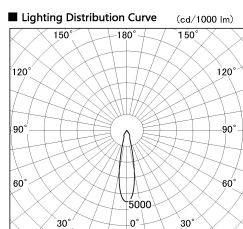

Item no. DD051-5520WW8527

Series Name: Magnum (Recessed)

■ Direct Horizontal Illuminance DD051-5520WW8527

φ	Illuminance Angle	Beam Angle	Vertical Illuminance (lx)
350	20°	20°	77790
700			19450
1050			8640
1410			4860
			3110
			2160
			1590
			1220

Installation	Recessed mount
Type	
Fixture wattage	55W
Beam angle	20 deg
Color Temp.	2700K
CRI	Ra>85
Luminous	4299 lm
Body	Die-cast aluminum alloy
Body finish	N/A
Trim finish	White
Reflector finish	N/A
IP Rate	IP20
Light source	COB module
Input Voltage	AC220~240V
Dimming Type	Non-Dimmable
Certificate	CE, CCC
Cut Hole	150mm