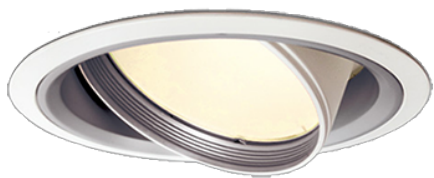

Item no. DD051-5520WW8527

Series Name: Magnum (Recessed)

■ Direct Horizontal Illuminance DD051-5520WW8527

φ	Illuminance Angle	Beam Angle	Vertical Illuminance (lx)
350	20°	20°	77790
700			19450
1050			8640
1410			4860
			3110
			2160
			1590
			1220

Installation	Recessed mount
Type	Magnum (Recessed)
Fixture wattage	55W
Beam angle	20 deg
Color Temp.	2700K
CRI	Ra>85
Luminous	4299 lm
Body	Die-cast aluminum alloy
Body finish	N/A
Trim finish	White
Reflector finish	N/A
IP Rate	IP20
Light source	COB module
Input Voltage	AC220~240V
Dimming Type	Non-Dimmable
Certificate	CE, CCC
Cut Hole	150mm