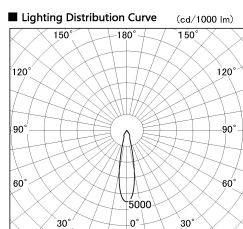

Item no. DD051-5520WW8530

Series Name: Magnum (Recessed)

■ Direct Horizontal Illuminance DD051-5520WW8530

φ	Illuminance Angle	Beam Angle	Vertical Illuminance (lx)
350	20°	20°	81120
700			20280
1050			9010
1410			5070
			3240
			2250
			1660
			1270

Installation	Recessed mount
Type	
Fixture wattage	55W
Beam angle	20 deg
Color Temp.	3000K
CRI	Ra>85
Luminous	4483 lm
Body	Die-cast aluminum alloy
Body finish	N/A
Trim finish	White
Reflector finish	N/A
IP Rate	IP20
Light source	COB module
Input Voltage	AC220~240V
Dimming Type	Non-Dimmable
Certificate	CE, CCC
Cut Hole	150mm