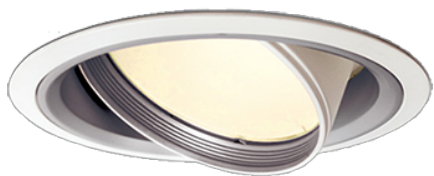

Item no. DD051-5520WW8530

Series Name: Magnum (Recessed)

■ Direct Horizontal Illuminance DD051-5520WW8530

φ	Illuminance Angle	Beam Angle	Vertical Illuminance (lx)
350	20°	20°	81120
700			20280
1050			9010
1410			5070
			3240
			2250
			1660
			1270

Installation	Recessed mount
Type	
Fixture wattage	55W
Beam angle	20 deg
Color Temp.	3000K
CRI	Ra>85
Luminous	4483 lm
Body	Die-cast aluminum alloy
Body finish	N/A
Trim finish	White
Reflector finish	N/A
IP Rate	IP20
Light source	COB module
Input Voltage	AC220~240V
Dimming Type	Non-Dimmable
Certificate	CE, CCC
Cut Hole	150mm