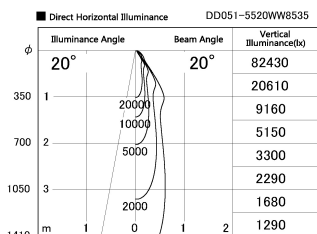

Item no. DD051-5520WW8535

Series Name: Magnum (Recessed)

Installation	Recessed mount
Type	
Fixture wattage	55W
Beam angle	20 deg
Color Temp.	3500K
CRI	Ra>85
Luminous	4555 lm
Body	Die-cast aluminum alloy
Body finish	N/A
Trim finish	White
Reflector finish	N/A
IP Rate	IP20
Light source	COB module
Input Voltage	AC220~240V
Dimming Type	Non-Dimmable
Certificate	CE, CCC
Cut Hole	150mm