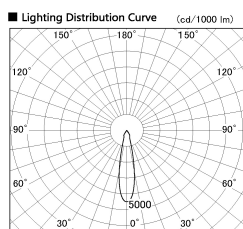

Item no. DD051-5520WW8535

Series Name: Magnum (Recessed)

Installation	Recessed mount
Type	Magnum (Recessed)
Fixture wattage	55W
Beam angle	20 deg
Color Temp.	3500K
CRI	Ra>85
Luminous	4555 lm
Body	Die-cast aluminum alloy
Body finish	N/A
Trim finish	White
Reflector finish	N/A
IP Rate	IP20
Light source	COB module
Input Voltage	AC220~240V
Dimming Type	Non-Dimmable
Certificate	CE, CCC
Cut Hole	150mm

■ Direct Horizontal Illuminance DD051-5520WW8535

φ	Illuminance Angle	Beam Angle	Vertical Illuminance (lx)
350	20°	20°	82430
700			20610
1050			9160
1410			5150
			3300
			2290
			1680
			1290