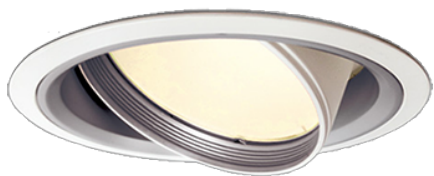

Item no. DD051-5520WW8535

Series Name: Magnum (Recessed)

Installation	Recessed mount
Type	Magnum (Recessed)
Fixture wattage	55W
Beam angle	20 deg
Color Temp.	3500K
CRI	Ra>85
Luminous	4555 lm
Body	Die-cast aluminum alloy
Body finish	N/A
Trim finish	White
Reflector finish	N/A
IP Rate	IP20
Light source	COB module
Input Voltage	AC220~240V
Dimming Type	Non-Dimmable
Certificate	CE, CCC
Cut Hole	150mm

■ Direct Horizontal Illuminance DD051-5520WW8535

φ	Illuminance Angle	Beam Angle	Vertical Illuminance (lx)
350	20°	20°	82430
700			20610
1050			9160
1410			5150
			3300
			2290
			1680
			1290