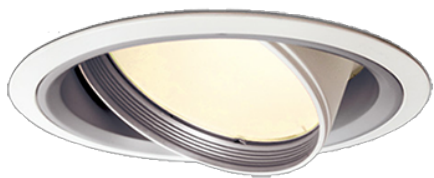

Item no. DD051-5520WW8535

Series Name: Magnum (Recessed)

Installation	Recessed mount
Type	
Fixture wattage	55W
Beam angle	20 deg
Color Temp.	3500K
CRI	Ra>85
Luminous	4555 lm
Body	Die-cast aluminum alloy
Body finish	N/A
Trim finish	White
Reflector finish	N/A
IP Rate	IP20
Light source	COB module
Input Voltage	AC220~240V
Dimming Type	Non-Dimmable
Certificate	CE, CCC
Cut Hole	150mm