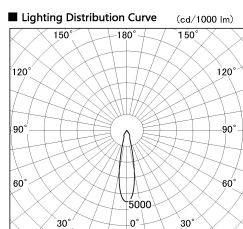

Item no. DD051-5520WW8535

Series Name: Magnum (Recessed)

Installation	Recessed mount
Type	
Fixture wattage	55W
Beam angle	20 deg
Color Temp.	3500K
CRI	Ra>85
Luminous	4555 lm
Body	Die-cast aluminum alloy
Body finish	N/A
Trim finish	White
Reflector finish	N/A
IP Rate	IP20
Light source	COB module
Input Voltage	AC220~240V
Dimming Type	Non-Dimmable
Certificate	CE, CCC
Cut Hole	150mm