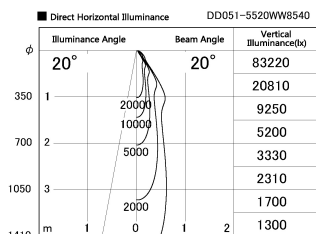

Item no. DD051-5520WW8540

Series Name: Magnum (Recessed)

Installation	Recessed mount
Type	
Fixture wattage	55W
Beam angle	20 deg
Color Temp.	4000K
CRI	Ra>85
Luminous	4599 lm
Body	Die-cast aluminum alloy
Body finish	N/A
Trim finish	White
Reflector finish	N/A
IP Rate	IP20
Light source	COB module
Input Voltage	AC220~240V
Dimming Type	Non-Dimmable
Certificate	CE, CCC
Cut Hole	150mm