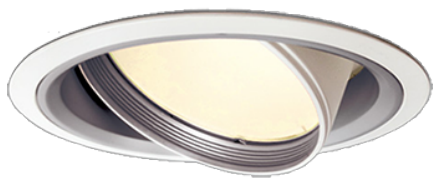

Item no. DD051-5520WW8540

Series Name: Magnum (Recessed)

Installation	Recessed mount
Type	
Fixture wattage	55W
Beam angle	20 deg
Color Temp.	4000K
CRI	Ra>85
Luminous	4599 lm
Body	Die-cast aluminum alloy
Body finish	N/A
Trim finish	White
Reflector finish	N/A
IP Rate	IP20
Light source	COB module
Input Voltage	AC220~240V
Dimming Type	Non-Dimmable
Certificate	CE, CCC
Cut Hole	150mm