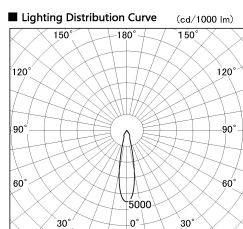

Item no. DD051-5520WW8540

Series Name: Magnum (Recessed)

Installation	Recessed mount
Type	
Fixture wattage	55W
Beam angle	20 deg
Color Temp.	4000K
CRI	Ra>85
Luminous	4599 lm
Body	Die-cast aluminum alloy
Body finish	N/A
Trim finish	White
Reflector finish	N/A
IP Rate	IP20
Light source	COB module
Input Voltage	AC220~240V
Dimming Type	Non-Dimmable
Certificate	CE, CCC
Cut Hole	150mm