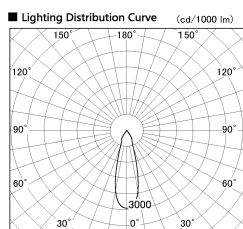

Item no. DD051-5535WW8527

Series Name: Magnum (Recessed)

■ Direct Horizontal Illuminance DD051-5535WW8527

φ	Illuminance Angle	Beam Angle	Vertical Illuminance (lx)
530	30°	30°	49120
1070	1		12280
1600	2		5460
2140	3		3070
	1	2	1960
	1	2	1360
	1	2	1000
	1	2	770

Installation	Recessed mount
Type	
Fixture wattage	55W
Beam angle	30 deg
Color Temp.	2700K
CRI	Ra>85
Luminous	4152 lm
Body	Die-cast aluminum alloy
Body finish	N/A
Trim finish	White
Reflector finish	N/A
IP Rate	IP20
Light source	COB module
Input Voltage	AC220~240V
Dimming Type	Non-Dimmable
Certificate	CE, CCC
Cut Hole	150mm