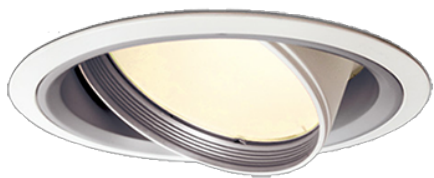

Item no. DD051-5535WW8527

Series Name: Magnum (Recessed)

■ Direct Horizontal Illuminance DD051-5535WW8527

φ	Illuminance Angle	Beam Angle	Vertical Illuminance (lx)
530	30°	30°	49120
1070	1		12280
1600	2		5460
2140	3		3070
	1	2	1960
	1	2	1360
	1	2	1000
	1	2	770

Installation	Recessed mount
Type	
Fixture wattage	55W
Beam angle	30 deg
Color Temp.	2700K
CRI	Ra>85
Luminous	4152 lm
Body	Die-cast aluminum alloy
Body finish	N/A
Trim finish	White
Reflector finish	N/A
IP Rate	IP20
Light source	COB module
Input Voltage	AC220~240V
Dimming Type	Non-Dimmable
Certificate	CE, CCC
Cut Hole	150mm