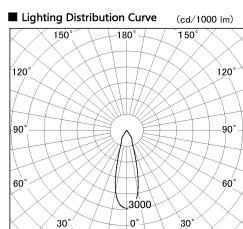

Item no. DD051-5535WW8527

Series Name: Magnum (Recessed)

Installation	Recessed mount
Type	Magnum (Recessed)
Fixture wattage	55W
Beam angle	30 deg
Color Temp.	2700K
CRI	Ra>85
Luminous	4152 lm
Body	Die-cast aluminum alloy
Body finish	N/A
Trim finish	White
Reflector finish	N/A
IP Rate	IP20
Light source	COB module
Input Voltage	AC220~240V
Dimming Type	Non-Dimmable
Certificate	CE, CCC
Cut Hole	150mm

■ Direct Horizontal Illuminance DD051-5535WW8527

Beam Angle	Vertical Illuminance (lx)
30°	49120
30°	12280
30°	5460
30°	3070
30°	1960
30°	1360
30°	1000
30°	770