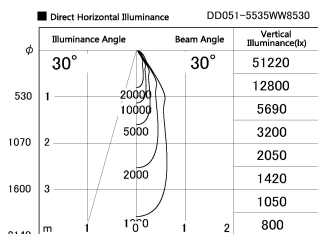

Item no. DD051-5535WW8530

Series Name: Magnum (Recessed)

Installation	Recessed mount
Type	
Fixture wattage	55W
Beam angle	30 deg
Color Temp.	3000K
CRI	Ra>85
Luminous	4329 lm
Body	Die-cast aluminum alloy
Body finish	N/A
Trim finish	White
Reflector finish	N/A
IP Rate	IP20
Light source	COB module
Input Voltage	AC220~240V
Dimming Type	Non-Dimmable
Certificate	CE, CCC
Cut Hole	150mm