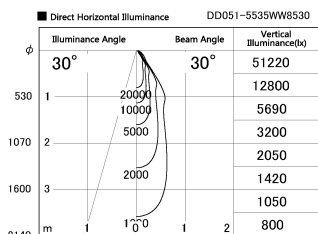

Item no. DD051-5535WW8530

Series Name: Magnum (Recessed)

Installation	Recessed mount
Type	Magnum (Recessed)
Fixture wattage	55W
Beam angle	30 deg
Color Temp.	3000K
CRI	Ra>85
Luminous	4329 lm
Body	Die-cast aluminum alloy
Body finish	N/A
Trim finish	White
Reflector finish	N/A
IP Rate	IP20
Light source	COB module
Input Voltage	AC220~240V
Dimming Type	Non-Dimmable
Certificate	CE, CCC
Cut Hole	150mm