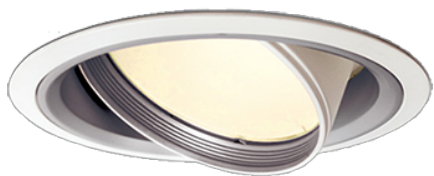

Item no. DD051-5535WW8530

Series Name: Magnum (Recessed)

Installation	Recessed mount
Type	
Fixture wattage	55W
Beam angle	30 deg
Color Temp.	3000K
CRI	Ra>85
Luminous	4329 lm
Body	Die-cast aluminum alloy
Body finish	N/A
Trim finish	White
Reflector finish	N/A
IP Rate	IP20
Light source	COB module
Input Voltage	AC220~240V
Dimming Type	Non-Dimmable
Certificate	CE, CCC
Cut Hole	150mm