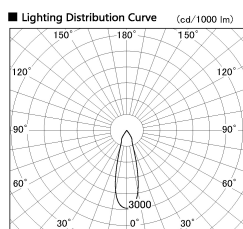

Item no. DD051-5535WW8530

Series Name: Magnum (Recessed)

Installation	Recessed mount
Type	Magnum (Recessed)
Fixture wattage	55W
Beam angle	30 deg
Color Temp.	3000K
CRI	Ra>85
Luminous	4329 lm
Body	Die-cast aluminum alloy
Body finish	N/A
Trim finish	White
Reflector finish	N/A
IP Rate	IP20
Light source	COB module
Input Voltage	AC220~240V
Dimming Type	Non-Dimmable
Certificate	CE, CCC
Cut Hole	150mm