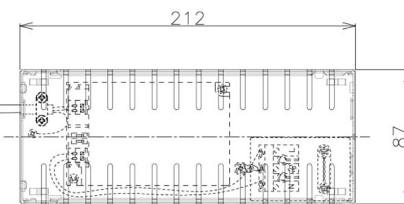

Item no. DD051-5535WW8530

Series Name: Magnum (Recessed)

Installation	Recessed mount
Type	
Fixture wattage	55W
Beam angle	30 deg
Color Temp.	3000K
CRI	Ra>85
Luminous	4329 lm
Body	Die-cast aluminum alloy
Body finish	N/A
Trim finish	White
Reflector finish	N/A
IP Rate	IP20
Light source	COB module
Input Voltage	AC220~240V
Dimming Type	Non-Dimmable
Certificate	CE, CCC
Cut Hole	150mm