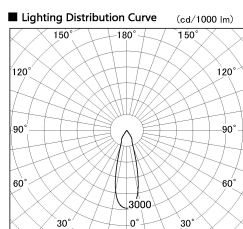

Item no. DD051-5535WW8530

Series Name: Magnum (Recessed)

Installation	Recessed mount
Type	
Fixture wattage	55W
Beam angle	30 deg
Color Temp.	3000K
CRI	Ra>85
Luminous	4329 lm
Body	Die-cast aluminum alloy
Body finish	N/A
Trim finish	White
Reflector finish	N/A
IP Rate	IP20
Light source	COB module
Input Voltage	AC220~240V
Dimming Type	Non-Dimmable
Certificate	CE, CCC
Cut Hole	150mm