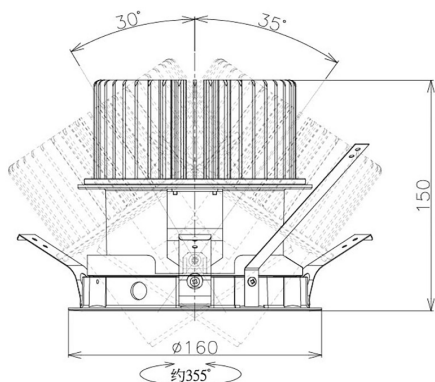

Item no. DD051-5535WW8530

Series Name: Magnum (Recessed)

Installation	Recessed mount
Type	
Fixture wattage	55W
Beam angle	30 deg
Color Temp.	3000K
CRI	Ra>85
Luminous	4329 lm
Body	Die-cast aluminum alloy
Body finish	N/A
Trim finish	White
Reflector finish	N/A
IP Rate	IP20
Light source	COB module
Input Voltage	AC220~240V
Dimming Type	Non-Dimmable
Certificate	CE, CCC
Cut Hole	150mm