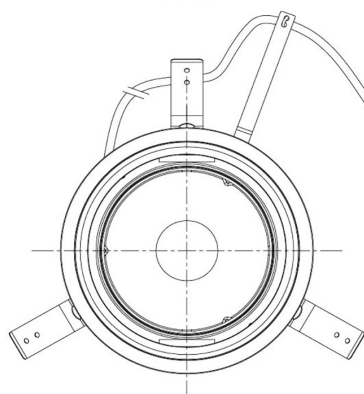

Item no. DD051-5535WW8530

Series Name: Magnum (Recessed)

Installation	Recessed mount
Type	
Fixture wattage	55W
Beam angle	30 deg
Color Temp.	3000K
CRI	Ra>85
Luminous	4329 lm
Body	Die-cast aluminum alloy
Body finish	N/A
Trim finish	White
Reflector finish	N/A
IP Rate	IP20
Light source	COB module
Input Voltage	AC220~240V
Dimming Type	Non-Dimmable
Certificate	CE, CCC
Cut Hole	150mm