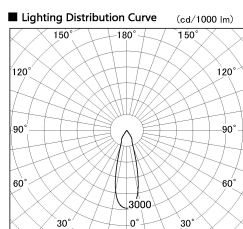

Item no. DD051-5535WW8535

Series Name: Magnum (Recessed)

Installation	Recessed mount
Type	
Fixture wattage	55W
Beam angle	30 deg
Color Temp.	3500K
CRI	Ra>85
Luminous	4399 lm
Body	Die-cast aluminum alloy
Body finish	N/A
Trim finish	White
Reflector finish	N/A
IP Rate	IP20
Light source	COB module
Input Voltage	AC220~240V
Dimming Type	Non-Dimmable
Certificate	CE, CCC
Cut Hole	150mm