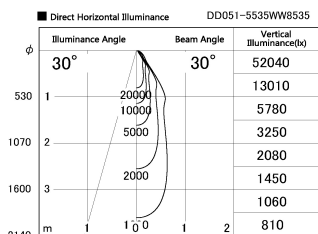

Item no. DD051-5535WW8535

Series Name: Magnum (Recessed)

Installation	Recessed mount
Type	Magnum (Recessed)
Fixture wattage	55W
Beam angle	30 deg
Color Temp.	3500K
CRI	Ra>85
Luminous	4399 lm
Body	Die-cast aluminum alloy
Body finish	N/A
Trim finish	White
Reflector finish	N/A
IP Rate	IP20
Light source	COB module
Input Voltage	AC220~240V
Dimming Type	Non-Dimmable
Certificate	CE, CCC
Cut Hole	150mm