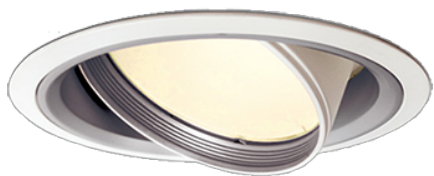

Item no. DD051-5535WW8535

Series Name: Magnum (Recessed)

Installation	Recessed mount
Type	
Fixture wattage	55W
Beam angle	30 deg
Color Temp.	3500K
CRI	Ra>85
Luminous	4399 lm
Body	Die-cast aluminum alloy
Body finish	N/A
Trim finish	White
Reflector finish	N/A
IP Rate	IP20
Light source	COB module
Input Voltage	AC220~240V
Dimming Type	Non-Dimmable
Certificate	CE, CCC
Cut Hole	150mm