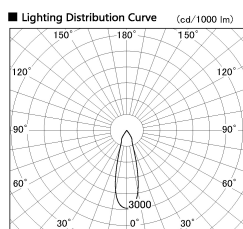

Item no. DD051-5535WW8535

Series Name: Magnum (Recessed)

Installation	Recessed mount
Type	Magnum (Recessed)
Fixture wattage	55W
Beam angle	30 deg
Color Temp.	3500K
CRI	Ra>85
Luminous	4399 lm
Body	Die-cast aluminum alloy
Body finish	N/A
Trim finish	White
Reflector finish	N/A
IP Rate	IP20
Light source	COB module
Input Voltage	AC220~240V
Dimming Type	Non-Dimmable
Certificate	CE, CCC
Cut Hole	150mm