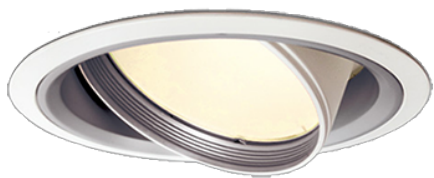

Item no. DD051-5535WW8535

Series Name: Magnum (Recessed)

Installation	Recessed mount
Type	Magnum (Recessed)
Fixture wattage	55W
Beam angle	30 deg
Color Temp.	3500K
CRI	Ra>85
Luminous	4399 lm
Body	Die-cast aluminum alloy
Body finish	N/A
Trim finish	White
Reflector finish	N/A
IP Rate	IP20
Light source	COB module
Input Voltage	AC220~240V
Dimming Type	Non-Dimmable
Certificate	CE, CCC
Cut Hole	150mm