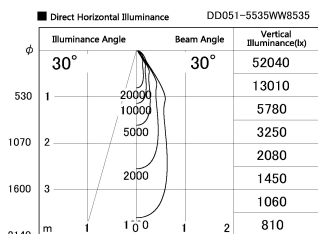

Item no. DD051-5535WW8535

Series Name: Magnum (Recessed)

Installation	Recessed mount
Type	
Fixture wattage	55W
Beam angle	30 deg
Color Temp.	3500K
CRI	Ra>85
Luminous	4399 lm
Body	Die-cast aluminum alloy
Body finish	N/A
Trim finish	White
Reflector finish	N/A
IP Rate	IP20
Light source	COB module
Input Voltage	AC220~240V
Dimming Type	Non-Dimmable
Certificate	CE, CCC
Cut Hole	150mm