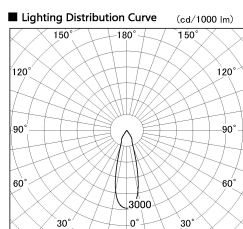

Item no. DD051-5535WW8540

Series Name: Magnum (Recessed)

Installation	Recessed mount
Type	
Fixture wattage	55W
Beam angle	30 deg
Color Temp.	4000K
CRI	Ra>85
Luminous	4441 lm
Body	Die-cast aluminum alloy
Body finish	N/A
Trim finish	White
Reflector finish	N/A
IP Rate	IP20
Light source	COB module
Input Voltage	AC220~240V
Dimming Type	Non-Dimmable
Certificate	CE, CCC
Cut Hole	150mm