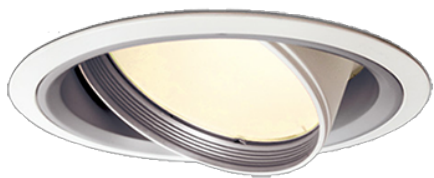

Item no. DD051-5535WW8540

Series Name: Magnum (Recessed)

Installation	Recessed mount
Type	
Fixture wattage	55W
Beam angle	30 deg
Color Temp.	4000K
CRI	Ra>85
Luminous	4441 lm
Body	Die-cast aluminum alloy
Body finish	N/A
Trim finish	White
Reflector finish	N/A
IP Rate	IP20
Light source	COB module
Input Voltage	AC220~240V
Dimming Type	Non-Dimmable
Certificate	CE, CCC
Cut Hole	150mm