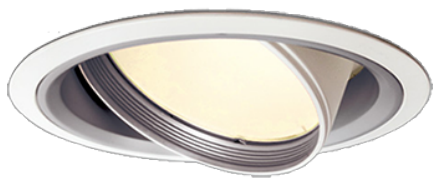

Item no. DD051-5535WW8540

Series Name: Magnum (Recessed)

Installation	Recessed mount
Type	Magnum (Recessed)
Fixture wattage	55W
Beam angle	30 deg
Color Temp.	4000K
CRI	Ra>85
Luminous	4441 lm
Body	Die-cast aluminum alloy
Body finish	N/A
Trim finish	White
Reflector finish	N/A
IP Rate	IP20
Light source	COB module
Input Voltage	AC220~240V
Dimming Type	Non-Dimmable
Certificate	CE, CCC
Cut Hole	150mm