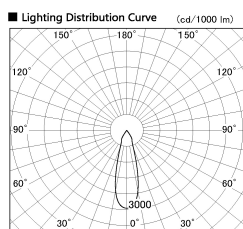

Item no. DD051-5535WW8540

Series Name: Magnum (Recessed)

Installation	Recessed mount
Type	Magnum (Recessed)
Fixture wattage	55W
Beam angle	30 deg
Color Temp.	4000K
CRI	Ra>85
Luminous	4441 lm
Body	Die-cast aluminum alloy
Body finish	N/A
Trim finish	White
Reflector finish	N/A
IP Rate	IP20
Light source	COB module
Input Voltage	AC220~240V
Dimming Type	Non-Dimmable
Certificate	CE, CCC
Cut Hole	150mm