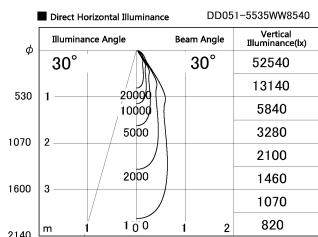

Item no. DD051-5535WW8540

Series Name: Magnum (Recessed)

Installation	Recessed mount
Type	Magnum (Recessed)
Fixture wattage	55W
Beam angle	30 deg
Color Temp.	4000K
CRI	Ra>85
Luminous	4441 lm
Body	Die-cast aluminum alloy
Body finish	N/A
Trim finish	White
Reflector finish	N/A
IP Rate	IP20
Light source	COB module
Input Voltage	AC220~240V
Dimming Type	Non-Dimmable
Certificate	CE, CCC
Cut Hole	150mm