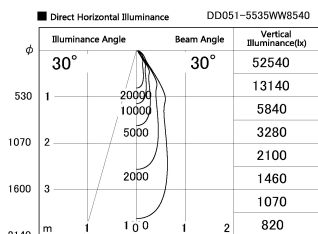

Item no. DD051-5535WW8540

Series Name: Magnum (Recessed)

Installation	Recessed mount
Type	
Fixture wattage	55W
Beam angle	30 deg
Color Temp.	4000K
CRI	Ra>85
Luminous	4441 lm
Body	Die-cast aluminum alloy
Body finish	N/A
Trim finish	White
Reflector finish	N/A
IP Rate	IP20
Light source	COB module
Input Voltage	AC220~240V
Dimming Type	Non-Dimmable
Certificate	CE, CCC
Cut Hole	150mm