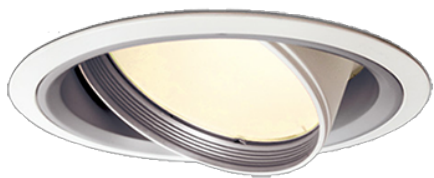

Item no. DD051-5550WW8527

Series Name: Magnum (Recessed)

Installation	Recessed mount
Type	
Fixture wattage	55W
Beam angle	58 deg
Color Temp.	2700K
CRI	Ra>85
Luminous	4541 lm
Body	Die-cast aluminum alloy
Body finish	N/A
Trim finish	White
Reflector finish	N/A
IP Rate	IP20
Light source	COB module
Input Voltage	AC220~240V
Dimming Type	Non-Dimmable
Certificate	CE, CCC
Cut Hole	150mm