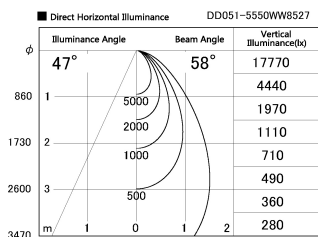

Item no. DD051-5550WW8527

Series Name: Magnum (Recessed)

Installation	Recessed mount
Type	
Fixture wattage	55W
Beam angle	58 deg
Color Temp.	2700K
CRI	Ra>85
Luminous	4541 lm
Body	Die-cast aluminum alloy
Body finish	N/A
Trim finish	White
Reflector finish	N/A
IP Rate	IP20
Light source	COB module
Input Voltage	AC220~240V
Dimming Type	Non-Dimmable
Certificate	CE, CCC
Cut Hole	150mm