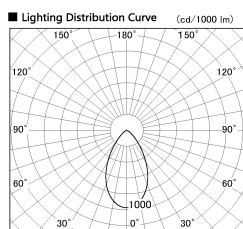

Item no. DD051-5550WW8527

Series Name: Magnum (Recessed)

Installation	Recessed mount
Type	
Fixture wattage	55W
Beam angle	58 deg
Color Temp.	2700K
CRI	Ra>85
Luminous	4541 lm
Body	Die-cast aluminum alloy
Body finish	N/A
Trim finish	White
Reflector finish	N/A
IP Rate	IP20
Light source	COB module
Input Voltage	AC220~240V
Dimming Type	Non-Dimmable
Certificate	CE, CCC
Cut Hole	150mm