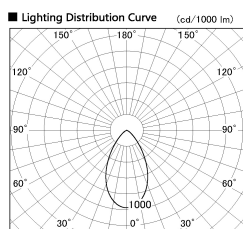

Item no. DD051-5550WW8530

Series Name: Magnum (Recessed)

Installation	Recessed mount
Type	Magnum (Recessed)
Fixture wattage	55W
Beam angle	58 deg
Color Temp.	3000K
CRI	Ra>85
Luminous	4735 lm
Body	Die-cast aluminum alloy
Body finish	N/A
Trim finish	White
Reflector finish	N/A
IP Rate	IP20
Light source	COB module
Input Voltage	AC220~240V
Dimming Type	Non-Dimmable
Certificate	CE, CCC
Cut Hole	150mm