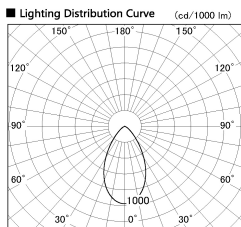

Item no. DD051-5550WW8530

Series Name: Magnum (Recessed)

Installation	Recessed mount
Type	
Fixture wattage	55W
Beam angle	58 deg
Color Temp.	3000K
CRI	Ra>85
Luminous	4735 lm
Body	Die-cast aluminum alloy
Body finish	N/A
Trim finish	White
Reflector finish	N/A
IP Rate	IP20
Light source	COB module
Input Voltage	AC220~240V
Dimming Type	Non-Dimmable
Certificate	CE, CCC
Cut Hole	150mm