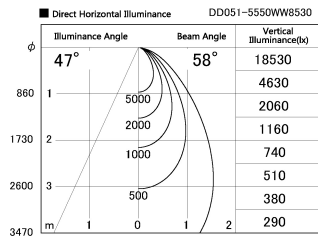

Item no. DD051-5550WW8530

Series Name: Magnum (Recessed)

Installation	Recessed mount
Type	
Fixture wattage	55W
Beam angle	58 deg
Color Temp.	3000K
CRI	Ra>85
Luminous	4735 lm
Body	Die-cast aluminum alloy
Body finish	N/A
Trim finish	White
Reflector finish	N/A
IP Rate	IP20
Light source	COB module
Input Voltage	AC220~240V
Dimming Type	Non-Dimmable
Certificate	CE, CCC
Cut Hole	150mm