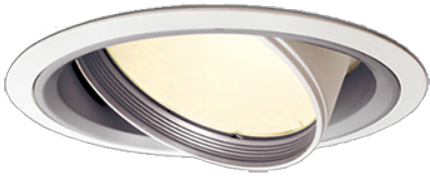

Item no. DD051-5550WW8530

Series Name: Magnum (Recessed)

Installation	Recessed mount
Type	
Fixture wattage	55W
Beam angle	58 deg
Color Temp.	3000K
CRI	Ra>85
Luminous	4735 lm
Body	Die-cast aluminum alloy
Body finish	N/A
Trim finish	White
Reflector finish	N/A
IP Rate	IP20
Light source	COB module
Input Voltage	AC220~240V
Dimming Type	Non-Dimmable
Certificate	CE, CCC
Cut Hole	150mm