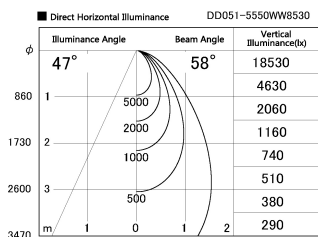

Item no. DD051-5550WW8530

Series Name: Magnum (Recessed)

Installation	Recessed mount
Type	Magnum (Recessed)
Fixture wattage	55W
Beam angle	58 deg
Color Temp.	3000K
CRI	Ra>85
Luminous	4735 lm
Body	Die-cast aluminum alloy
Body finish	N/A
Trim finish	White
Reflector finish	N/A
IP Rate	IP20
Light source	COB module
Input Voltage	AC220~240V
Dimming Type	Non-Dimmable
Certificate	CE, CCC
Cut Hole	150mm