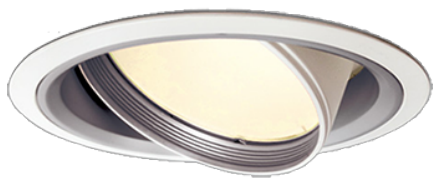

Item no. DD051-5550WW8530

Series Name: Magnum (Recessed)

Installation	Recessed mount
Type	Magnum (Recessed)
Fixture wattage	55W
Beam angle	58 deg
Color Temp.	3000K
CRI	Ra>85
Luminous	4735 lm
Body	Die-cast aluminum alloy
Body finish	N/A
Trim finish	White
Reflector finish	N/A
IP Rate	IP20
Light source	COB module
Input Voltage	AC220~240V
Dimming Type	Non-Dimmable
Certificate	CE, CCC
Cut Hole	150mm