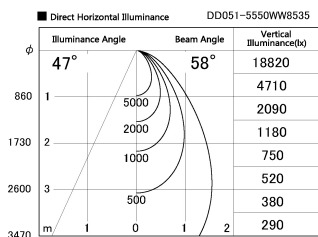

Item no. DD051-5550WW8535

Series Name: Magnum (Recessed)

Installation	Recessed mount
Type	
Fixture wattage	55W
Beam angle	58 deg
Color Temp.	3500K
CRI	Ra>85
Luminous	4811 lm
Body	Die-cast aluminum alloy
Body finish	N/A
Trim finish	White
Reflector finish	N/A
IP Rate	IP20
Light source	COB module
Input Voltage	AC220~240V
Dimming Type	Non-Dimmable
Certificate	CE, CCC
Cut Hole	150mm