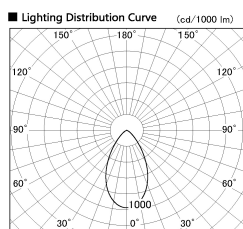

Item no. DD051-5550WW8535

Series Name: Magnum (Recessed)

Installation	Recessed mount
Type	
Fixture wattage	55W
Beam angle	58 deg
Color Temp.	3500K
CRI	Ra>85
Luminous	4811 lm
Body	Die-cast aluminum alloy
Body finish	N/A
Trim finish	White
Reflector finish	N/A
IP Rate	IP20
Light source	COB module
Input Voltage	AC220~240V
Dimming Type	Non-Dimmable
Certificate	CE, CCC
Cut Hole	150mm