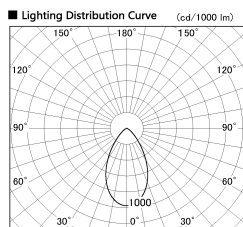

Item no. DD051-5550WW8535

Series Name: Magnum (Recessed)

■ Direct Horizontal Illuminance DD051-5550WW8535

φ	Illuminance Angle	Beam Angle	Vertical Illuminance (lx)
18820	47°	58°	18820
4710			4710
2090	5000	2000	2090
1180			1180
750	1000	500	750
520			520
380	500	290	380
290			290

Installation	Recessed mount
Type	Magnum (Recessed)
Fixture wattage	55W
Beam angle	58 deg
Color Temp.	3500K
CRI	Ra>85
Luminous	4811 lm
Body	Die-cast aluminum alloy
Body finish	N/A
Trim finish	White
Reflector finish	N/A
IP Rate	IP20
Light source	COB module
Input Voltage	AC220~240V
Dimming Type	Non-Dimmable
Certificate	CE, CCC
Cut Hole	150mm