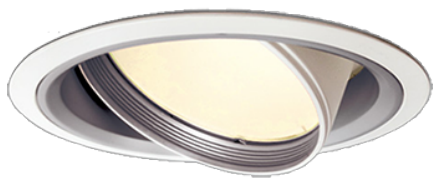

Item no. DD051-5550WW8535

Series Name: Magnum (Recessed)

■ Direct Horizontal Illuminance DD051-5550WW8535

φ	Illuminance Angle	Beam Angle	Vertical Illuminance (lx)
18820	47°	58°	18820
4710			4710
2090	5000	2000	2090
1180			1180
750	1000	500	750
520			520
380	500	290	380
290			290

Installation	Recessed mount
Type	Magnum (Recessed)
Fixture wattage	55W
Beam angle	58 deg
Color Temp.	3500K
CRI	Ra>85
Luminous	4811 lm
Body	Die-cast aluminum alloy
Body finish	N/A
Trim finish	White
Reflector finish	N/A
IP Rate	IP20
Light source	COB module
Input Voltage	AC220~240V
Dimming Type	Non-Dimmable
Certificate	CE, CCC
Cut Hole	150mm