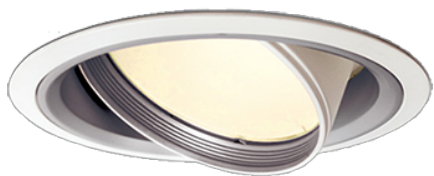

Item no. DD051-5550WW8535

Series Name: Magnum (Recessed)

Installation	Recessed mount
Type	
Fixture wattage	55W
Beam angle	58 deg
Color Temp.	3500K
CRI	Ra>85
Luminous	4811 lm
Body	Die-cast aluminum alloy
Body finish	N/A
Trim finish	White
Reflector finish	N/A
IP Rate	IP20
Light source	COB module
Input Voltage	AC220~240V
Dimming Type	Non-Dimmable
Certificate	CE, CCC
Cut Hole	150mm