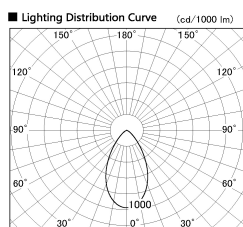

Item no. DD051-5550WW8540

Series Name: Magnum (Recessed)

Installation	Recessed mount
Type	Magnum (Recessed)
Fixture wattage	55W
Beam angle	58 deg
Color Temp.	4000K
CRI	Ra>85
Luminous	4857 lm
Body	Die-cast aluminum alloy
Body finish	N/A
Trim finish	White
Reflector finish	N/A
IP Rate	IP20
Light source	COB module
Input Voltage	AC220~240V
Dimming Type	Non-Dimmable
Certificate	CE, CCC
Cut Hole	150mm