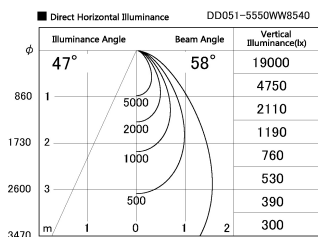

Item no. DD051-5550WW8540

Series Name: Magnum (Recessed)

Installation	Recessed mount
Type	
Fixture wattage	55W
Beam angle	58 deg
Color Temp.	4000K
CRI	Ra>85
Luminous	4857 lm
Body	Die-cast aluminum alloy
Body finish	N/A
Trim finish	White
Reflector finish	N/A
IP Rate	IP20
Light source	COB module
Input Voltage	AC220~240V
Dimming Type	Non-Dimmable
Certificate	CE, CCC
Cut Hole	150mm