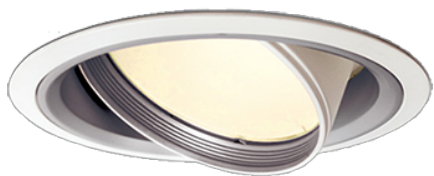

Item no. DD051-5550WW8540

Series Name: Magnum (Recessed)

Installation	Recessed mount
Type	
Fixture wattage	55W
Beam angle	58 deg
Color Temp.	4000K
CRI	Ra>85
Luminous	4857 lm
Body	Die-cast aluminum alloy
Body finish	N/A
Trim finish	White
Reflector finish	N/A
IP Rate	IP20
Light source	COB module
Input Voltage	AC220~240V
Dimming Type	Non-Dimmable
Certificate	CE, CCC
Cut Hole	150mm