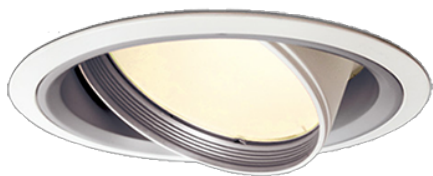

Item no. DD051-5550WW8540

Series Name: Magnum (Recessed)

Installation	Recessed mount
Type	Magnum (Recessed)
Fixture wattage	55W
Beam angle	58 deg
Color Temp.	4000K
CRI	Ra>85
Luminous	4857 lm
Body	Die-cast aluminum alloy
Body finish	N/A
Trim finish	White
Reflector finish	N/A
IP Rate	IP20
Light source	COB module
Input Voltage	AC220~240V
Dimming Type	Non-Dimmable
Certificate	CE, CCC
Cut Hole	150mm