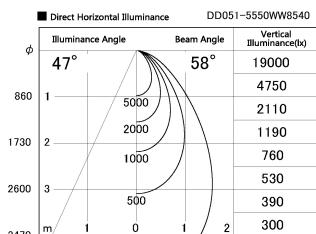

Item no. DD051-5550WW8540

Series Name: Magnum (Recessed)

Installation	Recessed mount
Type	Magnum (Recessed)
Fixture wattage	55W
Beam angle	58 deg
Color Temp.	4000K
CRI	Ra>85
Luminous	4857 lm
Body	Die-cast aluminum alloy
Body finish	N/A
Trim finish	White
Reflector finish	N/A
IP Rate	IP20
Light source	COB module
Input Voltage	AC220~240V
Dimming Type	Non-Dimmable
Certificate	CE, CCC
Cut Hole	150mm