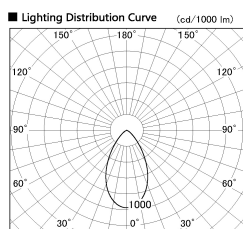

Item no. DD051-5550WW8540

Series Name: Magnum (Recessed)

Installation	Recessed mount
Type	
Fixture wattage	55W
Beam angle	58 deg
Color Temp.	4000K
CRI	Ra>85
Luminous	4857 lm
Body	Die-cast aluminum alloy
Body finish	N/A
Trim finish	White
Reflector finish	N/A
IP Rate	IP20
Light source	COB module
Input Voltage	AC220~240V
Dimming Type	Non-Dimmable
Certificate	CE, CCC
Cut Hole	150mm