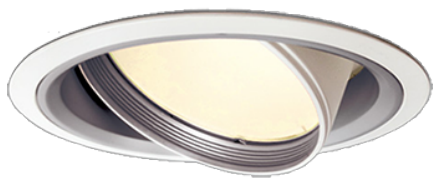

Item no. DD051-6520WW8527

Series Name: Magnum (Recessed)

■ Direct Horizontal Illuminance DD051-6520WW8527

φ	Illuminance Angle	Beam Angle	Vertical Illuminance (lx)	
440	25°	27°	56030	
1			14010	
880			6230	
2			3500	
1330			2240	
3			1560	
1770			1140	
m	1	1	2	880

Installation	Recessed mount
Type	
Fixture wattage	58.5W
Beam angle	27 deg
Color Temp.	2700K
CRI	Ra>85
Luminous	4401 lm
Body	Die-cast aluminum alloy
Body finish	N/A
Trim finish	White
Reflector finish	N/A
IP Rate	IP20
Light source	COB module
Input Voltage	AC220~240V
Dimming Type	Non-Dimmable
Certificate	CE, CCC
Cut Hole	150mm