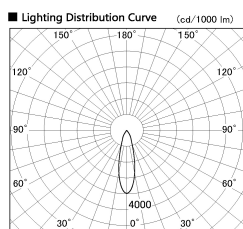

Item no. DD051-6520WW8527

Series Name: Magnum (Recessed)

■ Direct Horizontal Illuminance DD051-6520WW8527

φ	Illuminance Angle	Beam Angle	Vertical Illuminance (lx)	
440	25°	27°	56030	
1			14010	
880			6230	
2			3500	
1330			2240	
3			1560	
1770			1140	
m	1	1	2	880

Installation	Recessed mount
Type	
Fixture wattage	58.5W
Beam angle	27 deg
Color Temp.	2700K
CRI	Ra>85
Luminous	4401 lm
Body	Die-cast aluminum alloy
Body finish	N/A
Trim finish	White
Reflector finish	N/A
IP Rate	IP20
Light source	COB module
Input Voltage	AC220~240V
Dimming Type	Non-Dimmable
Certificate	CE, CCC
Cut Hole	150mm