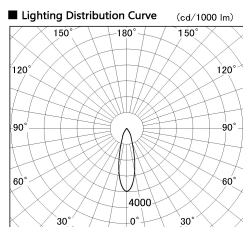

Item no. DD051-6520WW8530

Series Name: Magnum (Recessed)

■ Direct Horizontal Illuminance DD051-6520WW8530

Illuminance Angle	Beam Angle	Vertical Illuminance (lx)
25°	27°	58360
		14590
		6480
		3650
		2330
		1620
		1190
		910

Installation	Recessed mount
Type	
Fixture wattage	58.5W
Beam angle	27 deg
Color Temp.	3000K
CRI	Ra>85
Luminous	4584 lm
Body	Die-cast aluminum alloy
Body finish	N/A
Trim finish	White
Reflector finish	N/A
IP Rate	IP20
Light source	COB module
Input Voltage	AC220~240V
Dimming Type	Non-Dimmable
Certificate	CE, CCC
Cut Hole	150mm