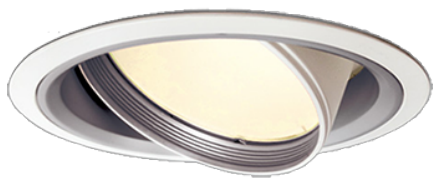

Item no. DD051-6520WW8530

Series Name: Magnum (Recessed)

■ Direct Horizontal Illuminance DD051-6520WW8530

Illuminance Angle	Beam Angle	Vertical Illuminance (lx)
25°	27°	58360
		14590
		6480
		3650
		2330
		1620
		1190
		910

Installation	Recessed mount
Type	
Fixture wattage	58.5W
Beam angle	27 deg
Color Temp.	3000K
CRI	Ra>85
Luminous	4584 lm
Body	Die-cast aluminum alloy
Body finish	N/A
Trim finish	White
Reflector finish	N/A
IP Rate	IP20
Light source	COB module
Input Voltage	AC220~240V
Dimming Type	Non-Dimmable
Certificate	CE, CCC
Cut Hole	150mm