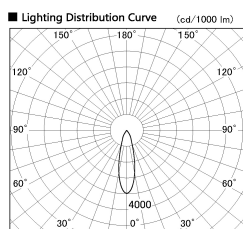

Item no. DD051-6520WW8530

Series Name: Magnum (Recessed)

■ Direct Horizontal Illuminance DD051-6520WW8530

Illuminance Angle	Beam Angle	Vertical Illuminance (lx)
25°	1	58360
	2	14590
27°	1	6480
	2	3650
30°	1	2330
	2	1620
35°	1	1190
	2	910

Installation	Recessed mount
Type	Magnum (Recessed)
Fixture wattage	58.5W
Beam angle	27 deg
Color Temp.	3000K
CRI	Ra>85
Luminous	4584 lm
Body	Die-cast aluminum alloy
Body finish	N/A
Trim finish	White
Reflector finish	N/A
IP Rate	IP20
Light source	COB module
Input Voltage	AC220~240V
Dimming Type	Non-Dimmable
Certificate	CE, CCC
Cut Hole	150mm