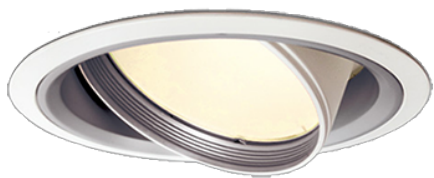

Item no. DD051-6520WW8530

Series Name: Magnum (Recessed)

■ Direct Horizontal Illuminance DD051-6520WW8530

Illuminance Angle	Beam Angle	Vertical Illuminance (lx)
25°	1	58360
	2	14590
27°	1	6480
	2	3650
30°	1	2330
	2	1620
35°	1	1190
	2	910

Installation	Recessed mount
Type	Magnum (Recessed)
Fixture wattage	58.5W
Beam angle	27 deg
Color Temp.	3000K
CRI	Ra>85
Luminous	4584 lm
Body	Die-cast aluminum alloy
Body finish	N/A
Trim finish	White
Reflector finish	N/A
IP Rate	IP20
Light source	COB module
Input Voltage	AC220~240V
Dimming Type	Non-Dimmable
Certificate	CE, CCC
Cut Hole	150mm