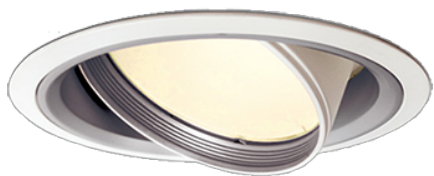

Item no. DD051-6520WW8535

Series Name: Magnum (Recessed)

■ Direct Horizontal Illuminance DD051-6520WW8535

Illuminance Angle	Beam Angle	Vertical Illuminance (lx)
25°	27°	59530
		14880
		6610
		3720
		2380
		1650
		1210
		930

Installation	Recessed mount
Type	
Fixture wattage	58.5W
Beam angle	27 deg
Color Temp.	3500K
CRI	Ra>85
Luminous	4676 lm
Body	Die-cast aluminum alloy
Body finish	N/A
Trim finish	White
Reflector finish	N/A
IP Rate	IP20
Light source	COB module
Input Voltage	AC220~240V
Dimming Type	Non-Dimmable
Certificate	CE, CCC
Cut Hole	150mm