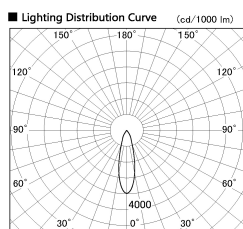

Item no. DD051-6520WW8535

Series Name: Magnum (Recessed)

■ Direct Horizontal Illuminance DD051-6520WW8535

Illuminance Angle	Beam Angle	Vertical Illuminance (lx)
25°	27°	59530
		14880
		6610
		3720
		2380
		1650
		1210
		930

Installation	Recessed mount
Type	
Fixture wattage	58.5W
Beam angle	27 deg
Color Temp.	3500K
CRI	Ra>85
Luminous	4676 lm
Body	Die-cast aluminum alloy
Body finish	N/A
Trim finish	White
Reflector finish	N/A
IP Rate	IP20
Light source	COB module
Input Voltage	AC220~240V
Dimming Type	Non-Dimmable
Certificate	CE, CCC
Cut Hole	150mm