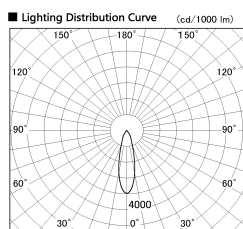

Item no. DD051-6520WW8540

Series Name: Magnum (Recessed)

■ Direct Horizontal Illuminance DD051-6520WW8540

Illuminance Angle	Beam Angle	Vertical Illuminance (lx)
25°	1	60120
	2	15030
27°	1	6680
	2	3760
30°	1	2400
	2	1670
35°	1	1230
	2	940

Installation	Recessed mount
Type	Magnum (Recessed)
Fixture wattage	58.5W
Beam angle	27 deg
Color Temp.	4000K
CRI	Ra>85
Luminous	4722 lm
Body	Die-cast aluminum alloy
Body finish	N/A
Trim finish	White
Reflector finish	N/A
IP Rate	IP20
Light source	COB module
Input Voltage	AC220~240V
Dimming Type	Non-Dimmable
Certificate	CE, CCC
Cut Hole	150mm