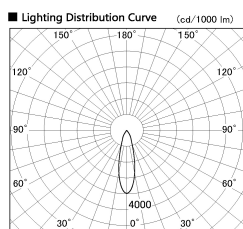

Item no. DD051-6520WW8540

Series Name: Magnum (Recessed)

■ Direct Horizontal Illuminance DD051-6520WW8540

Illuminance Angle	Beam Angle	Vertical Illuminance (lx)
25°	1	60120
	2	15030
27°	1	6680
	2	3760
30°	1	2400
	2	1670
35°	1	1230
	2	940

Installation	Recessed mount
Type	
Fixture wattage	58.5W
Beam angle	27 deg
Color Temp.	4000K
CRI	Ra>85
Luminous	4722 lm
Body	Die-cast aluminum alloy
Body finish	N/A
Trim finish	White
Reflector finish	N/A
IP Rate	IP20
Light source	COB module
Input Voltage	AC220~240V
Dimming Type	Non-Dimmable
Certificate	CE, CCC
Cut Hole	150mm