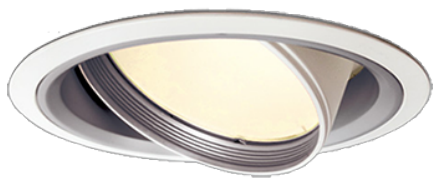

Item no. DD051-6520WW8540

Series Name: Magnum (Recessed)

■ Direct Horizontal Illuminance DD051-6520WW8540

Illuminance Angle	Beam Angle	Vertical Illuminance (lx)
25°	1	60120
	2	15030
27°	1	6680
	2	3760
30°	1	2400
	2	1670
35°	1	1230
	2	940

Installation	Recessed mount
Type	Magnum (Recessed)
Fixture wattage	58.5W
Beam angle	27 deg
Color Temp.	4000K
CRI	Ra>85
Luminous	4722 lm
Body	Die-cast aluminum alloy
Body finish	N/A
Trim finish	White
Reflector finish	N/A
IP Rate	IP20
Light source	COB module
Input Voltage	AC220~240V
Dimming Type	Non-Dimmable
Certificate	CE, CCC
Cut Hole	150mm