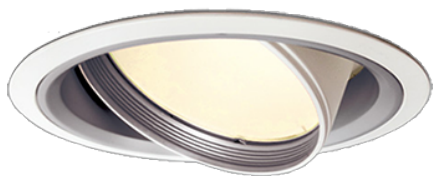

Item no. DD051-6520WW8540

Series Name: Magnum (Recessed)

■ Direct Horizontal Illuminance DD051-6520WW8540

Illuminance Angle	Beam Angle	Vertical Illuminance (lx)
25°	1	60120
	2	15030
27°	1	6680
	2	3760
30°	1	2400
	2	1670
35°	1	1230
	2	940

Installation	Recessed mount
Type	
Fixture wattage	58.5W
Beam angle	27 deg
Color Temp.	4000K
CRI	Ra>85
Luminous	4722 lm
Body	Die-cast aluminum alloy
Body finish	N/A
Trim finish	White
Reflector finish	N/A
IP Rate	IP20
Light source	COB module
Input Voltage	AC220~240V
Dimming Type	Non-Dimmable
Certificate	CE, CCC
Cut Hole	150mm