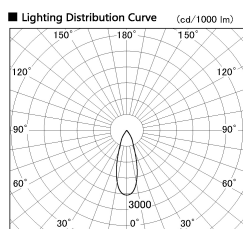

Item no. DD051-6535WW8527

Series Name: Magnum (Recessed)

■ Direct Horizontal Illuminance DD051-6535WW8527

φ	Illuminance Angle	Beam Angle	Vertical Illuminance (lx)
550	31°	33°	43520
1100			10880
1660			4840
2210			2720
			1740
			1210
			890
			680

Installation	Recessed mount
Type	Magnum (Recessed)
Fixture wattage	58.5W
Beam angle	33 deg
Color Temp.	2700K
CRI	Ra>85
Luminous	4417 lm
Body	Die-cast aluminum alloy
Body finish	N/A
Trim finish	White
Reflector finish	N/A
IP Rate	IP20
Light source	COB module
Input Voltage	AC220~240V
Dimming Type	Non-Dimmable
Certificate	CE, CCC
Cut Hole	150mm