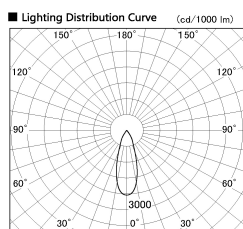

Item no. DD051-6535WW8527

Series Name: Magnum (Recessed)

■ Direct Horizontal Illuminance DD051-6535WW8527

φ	Illuminance Angle	Beam Angle	Vertical Illuminance (lx)
550	31°	33°	43520
1100			10880
1660			4840
2210			2720
			1740
			1210
			890
			680

Installation	Recessed mount
Type	
Fixture wattage	58.5W
Beam angle	33 deg
Color Temp.	2700K
CRI	Ra>85
Luminous	4417 lm
Body	Die-cast aluminum alloy
Body finish	N/A
Trim finish	White
Reflector finish	N/A
IP Rate	IP20
Light source	COB module
Input Voltage	AC220~240V
Dimming Type	Non-Dimmable
Certificate	CE, CCC
Cut Hole	150mm