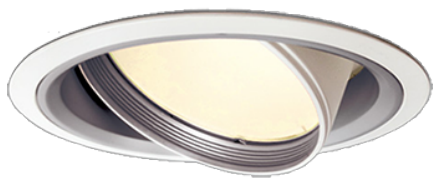

Item no. DD051-6535WW8527

Series Name: Magnum (Recessed)

■ Direct Horizontal Illuminance DD051-6535WW8527

φ	Illuminance Angle	Beam Angle	Vertical Illuminance (lx)
550	31°	33°	43520
1100			10880
1660			4840
2210			2720
			1740
			1210
			890
			680

Installation	Recessed mount
Type	
Fixture wattage	58.5W
Beam angle	33 deg
Color Temp.	2700K
CRI	Ra>85
Luminous	4417 lm
Body	Die-cast aluminum alloy
Body finish	N/A
Trim finish	White
Reflector finish	N/A
IP Rate	IP20
Light source	COB module
Input Voltage	AC220~240V
Dimming Type	Non-Dimmable
Certificate	CE, CCC
Cut Hole	150mm