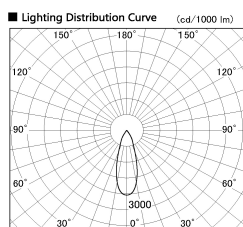

Item no. DD051-6535WW8530

Series Name: Magnum (Recessed)

■ Direct Horizontal Illuminance DD051-6535WW8530

φ	Illuminance Angle	Beam Angle	Vertical Illuminance (lx)
550	31°	33°	45330
1100			11330
1660			5040
2210			2830
			1810
			1260
			930
			710

Installation	Recessed mount
Type	
Fixture wattage	58.5W
Beam angle	33 deg
Color Temp.	3000K
CRI	Ra>85
Luminous	4601 lm
Body	Die-cast aluminum alloy
Body finish	N/A
Trim finish	White
Reflector finish	N/A
IP Rate	IP20
Light source	COB module
Input Voltage	AC220~240V
Dimming Type	Non-Dimmable
Certificate	CE, CCC
Cut Hole	150mm