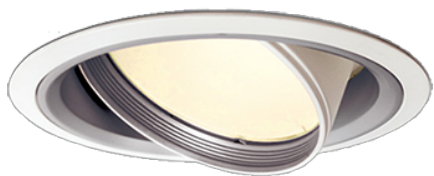

Item no. DD051-6535WW8530

Series Name: Magnum (Recessed)

■ Direct Horizontal Illuminance DD051-6535WW8530

φ	Illuminance Angle	Beam Angle	Vertical Illuminance (lx)
550	31°	33°	45330
1100			11330
1660			5040
2210			2830
			1810
			1260
			930
			710

Installation	Recessed mount
Type	
Fixture wattage	58.5W
Beam angle	33 deg
Color Temp.	3000K
CRI	Ra>85
Luminous	4601 lm
Body	Die-cast aluminum alloy
Body finish	N/A
Trim finish	White
Reflector finish	N/A
IP Rate	IP20
Light source	COB module
Input Voltage	AC220~240V
Dimming Type	Non-Dimmable
Certificate	CE, CCC
Cut Hole	150mm