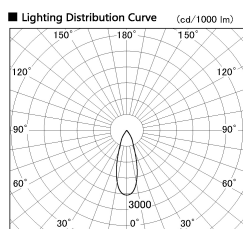

Item no. DD051-6535WW8535

Series Name: Magnum (Recessed)

■ Direct Horizontal Illuminance DD051-6535WW8535

φ	Illuminance Angle	Beam Angle	Vertical Illuminance (lx)
550	31°	33°	46230
1100	2000		11560
	1000		5140
1660	5000		2890
2210	2000		1850
	1000		1280
			940
			720

Installation	Recessed mount
Type	Magnum (Recessed)
Fixture wattage	58.5W
Beam angle	33 deg
Color Temp.	3500K
CRI	Ra>85
Luminous	4693 lm
Body	Die-cast aluminum alloy
Body finish	N/A
Trim finish	White
Reflector finish	N/A
IP Rate	IP20
Light source	COB module
Input Voltage	AC220~240V
Dimming Type	Non-Dimmable
Certificate	CE, CCC
Cut Hole	150mm