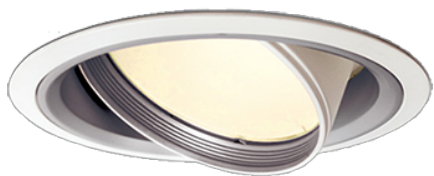

Item no. DD051-6535WW8535

Series Name: Magnum (Recessed)

■ Direct Horizontal Illuminance DD051-6535WW8535

φ	Illuminance Angle	Beam Angle	Vertical Illuminance (lx)
550	31°	33°	46230
1100			11560
1660			5140
2210			2890
			1850
			1280
			940
			720

Installation	Recessed mount
Type	
Fixture wattage	58.5W
Beam angle	33 deg
Color Temp.	3500K
CRI	Ra>85
Luminous	4693 lm
Body	Die-cast aluminum alloy
Body finish	N/A
Trim finish	White
Reflector finish	N/A
IP Rate	IP20
Light source	COB module
Input Voltage	AC220~240V
Dimming Type	Non-Dimmable
Certificate	CE, CCC
Cut Hole	150mm