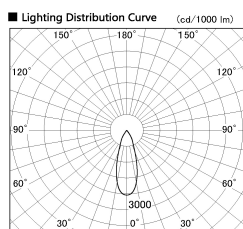

Item no. DD051-6535WW8535

Series Name: Magnum (Recessed)

■ Direct Horizontal Illuminance DD051-6535WW8535

φ	Illuminance Angle	Beam Angle	Vertical Illuminance (lx)
550	31°	33°	46230
1100			11560
1660			5140
2210			2890
			1850
			1280
			940
			720

Installation	Recessed mount
Type	
Fixture wattage	58.5W
Beam angle	33 deg
Color Temp.	3500K
CRI	Ra>85
Luminous	4693 lm
Body	Die-cast aluminum alloy
Body finish	N/A
Trim finish	White
Reflector finish	N/A
IP Rate	IP20
Light source	COB module
Input Voltage	AC220~240V
Dimming Type	Non-Dimmable
Certificate	CE, CCC
Cut Hole	150mm