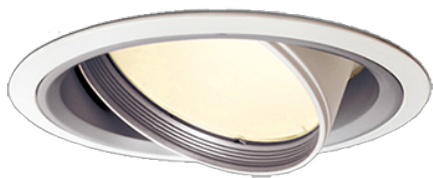

Item no. DD051-6535WW8540

Series Name: Magnum (Recessed)

■ Direct Horizontal Illuminance DD051-6535WW8540

φ	Illuminance Angle	Beam Angle	Vertical Illuminance (lx)
550	31°	33°	46690
1100	2000		11670
1660	1000		5190
2210	5000		2920
	2000		1870
	1000		1300
	0		950
	0	2	730

Installation	Recessed mount
Type	Magnum (Recessed)
Fixture wattage	58.5W
Beam angle	33 deg
Color Temp.	4000K
CRI	Ra>85
Luminous	4739 lm
Body	Die-cast aluminum alloy
Body finish	N/A
Trim finish	White
Reflector finish	N/A
IP Rate	IP20
Light source	COB module
Input Voltage	AC220~240V
Dimming Type	Non-Dimmable
Certificate	CE, CCC
Cut Hole	150mm