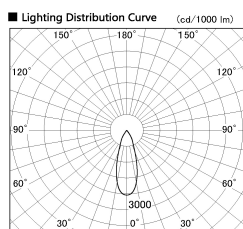

Item no. DD051-6535WW8540

Series Name: Magnum (Recessed)

■ Direct Horizontal Illuminance DD051-6535WW8540

φ	Illuminance Angle	Beam Angle	Vertical Illuminance (lx)
550	31°	33°	46690
1100	2000		11670
1660	1000		5190
2210	5000		2920
	2000		1870
	1000		1300
	0	1	950
		2	730

Installation	Recessed mount
Type	
Fixture wattage	58.5W
Beam angle	33 deg
Color Temp.	4000K
CRI	Ra>85
Luminous	4739 lm
Body	Die-cast aluminum alloy
Body finish	N/A
Trim finish	White
Reflector finish	N/A
IP Rate	IP20
Light source	COB module
Input Voltage	AC220~240V
Dimming Type	Non-Dimmable
Certificate	CE, CCC
Cut Hole	150mm