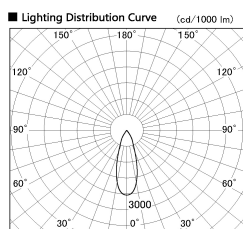

Item no. DD051-6535WW8540

Series Name: Magnum (Recessed)

■ Direct Horizontal Illuminance DD051-6535WW8540

φ	Illuminance Angle	Beam Angle	Vertical Illuminance (lx)
550	31°	33°	46690
1100	2000		11670
1660	1000		5190
2210	5000		2920
	2000		1870
	1000		1300
	0		950
	0	2	730

Installation	Recessed mount
Type	Magnum (Recessed)
Fixture wattage	58.5W
Beam angle	33 deg
Color Temp.	4000K
CRI	Ra>85
Luminous	4739 lm
Body	Die-cast aluminum alloy
Body finish	N/A
Trim finish	White
Reflector finish	N/A
IP Rate	IP20
Light source	COB module
Input Voltage	AC220~240V
Dimming Type	Non-Dimmable
Certificate	CE, CCC
Cut Hole	150mm