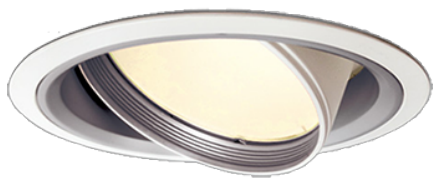

Item no. DD051-6535WW8540

Series Name: Magnum (Recessed)

■ Direct Horizontal Illuminance DD051-6535WW8540

φ	Illuminance Angle	Beam Angle	Vertical Illuminance (lx)
550	31°	33°	46690
1100	2000		11670
1660	1000		5190
2210	5000		2920
	2000		1870
	1000		1300
	0	1	950
		2	730

Installation	Recessed mount
Type	
Fixture wattage	58.5W
Beam angle	33 deg
Color Temp.	4000K
CRI	Ra>85
Luminous	4739 lm
Body	Die-cast aluminum alloy
Body finish	N/A
Trim finish	White
Reflector finish	N/A
IP Rate	IP20
Light source	COB module
Input Voltage	AC220~240V
Dimming Type	Non-Dimmable
Certificate	CE, CCC
Cut Hole	150mm