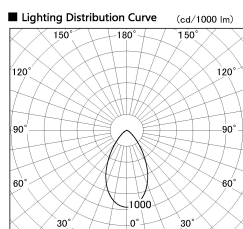

Item no. DD051-6550WW8527

Series Name: Magnum (Recessed)

Installation	Recessed mount
Type	
Fixture wattage	58.5W
Beam angle	58 deg
Color Temp.	2700K
CRI	Ra>85
Luminous	5143 lm
Body	Die-cast aluminum alloy
Body finish	N/A
Trim finish	White
Reflector finish	N/A
IP Rate	IP20
Light source	COB module
Input Voltage	AC220~240V
Dimming Type	Non-Dimmable
Certificate	CE, CCC
Cut Hole	150mm