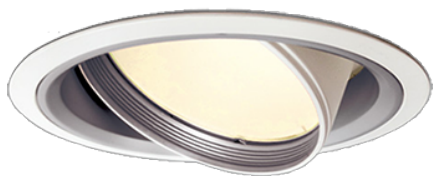

Item no. DD051-6550WW8527

Series Name: Magnum (Recessed)

| | |
|------------------|-------------------------|
| Installation | Recessed mount |
| Type | Magnum (Recessed) |
| Fixture wattage | 58.5W |
| Beam angle | 58 deg |
| Color Temp. | 2700K |
| CRI | Ra>85 |
| Luminous | 5143 lm |
| Body | Die-cast aluminum alloy |
| Body finish | N/A |
| Trim finish | White |
| Reflector finish | N/A |
| IP Rate | IP20 |
| Light source | COB module |
| Input Voltage | AC220~240V |
| Dimming Type | Non-Dimmable |
| Certificate | CE, CCC |
| Cut Hole | 150mm |