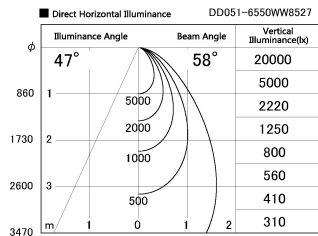

Item no. DD051-6550WW8527

Series Name: Magnum (Recessed)

Installation	Recessed mount
Type	Magnum (Recessed)
Fixture wattage	58.5W
Beam angle	58 deg
Color Temp.	2700K
CRI	Ra>85
Luminous	5143 lm
Body	Die-cast aluminum alloy
Body finish	N/A
Trim finish	White
Reflector finish	N/A
IP Rate	IP20
Light source	COB module
Input Voltage	AC220~240V
Dimming Type	Non-Dimmable
Certificate	CE, CCC
Cut Hole	150mm