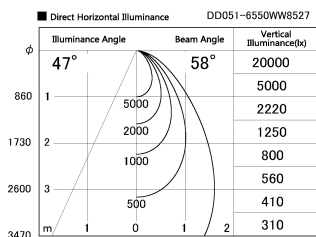

Item no. DD051-6550WW8527

Series Name: Magnum (Recessed)

Installation	Recessed mount
Type	
Fixture wattage	58.5W
Beam angle	58 deg
Color Temp.	2700K
CRI	Ra>85
Luminous	5143 lm
Body	Die-cast aluminum alloy
Body finish	N/A
Trim finish	White
Reflector finish	N/A
IP Rate	IP20
Light source	COB module
Input Voltage	AC220~240V
Dimming Type	Non-Dimmable
Certificate	CE, CCC
Cut Hole	150mm