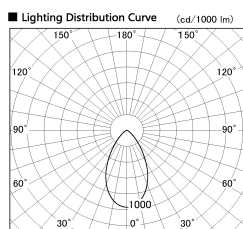

Item no. DD051-6550WW8527

Series Name: Magnum (Recessed)

| | |
|------------------|-------------------------|
| Installation | Recessed mount |
| Type | Magnum (Recessed) |
| Fixture wattage | 58.5W |
| Beam angle | 58 deg |
| Color Temp. | 2700K |
| CRI | Ra>85 |
| Luminous | 5143 lm |
| Body | Die-cast aluminum alloy |
| Body finish | N/A |
| Trim finish | White |
| Reflector finish | N/A |
| IP Rate | IP20 |
| Light source | COB module |
| Input Voltage | AC220~240V |
| Dimming Type | Non-Dimmable |
| Certificate | CE, CCC |
| Cut Hole | 150mm |