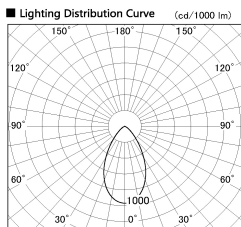

Item no. DD051-6550WW8527

Series Name: Magnum (Recessed)

Installation	Recessed mount
Type	Magnum (Recessed)
Fixture wattage	58.5W
Beam angle	58 deg
Color Temp.	2700K
CRI	Ra>85
Luminous	5143 lm
Body	Die-cast aluminum alloy
Body finish	N/A
Trim finish	White
Reflector finish	N/A
IP Rate	IP20
Light source	COB module
Input Voltage	AC220~240V
Dimming Type	Non-Dimmable
Certificate	CE, CCC
Cut Hole	150mm