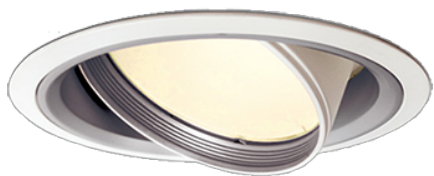

Item no. DD051-6550WW8527

Series Name: Magnum (Recessed)

Installation	Recessed mount
Type	
Fixture wattage	58.5W
Beam angle	58 deg
Color Temp.	2700K
CRI	Ra>85
Luminous	5143 lm
Body	Die-cast aluminum alloy
Body finish	N/A
Trim finish	White
Reflector finish	N/A
IP Rate	IP20
Light source	COB module
Input Voltage	AC220~240V
Dimming Type	Non-Dimmable
Certificate	CE, CCC
Cut Hole	150mm