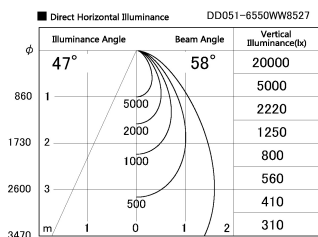

Item no. DD051-6550WW8527

Series Name: Magnum (Recessed)

| | |
|------------------|-------------------------|
| Installation | Recessed mount |
| Type | Magnum (Recessed) |
| Fixture wattage | 58.5W |
| Beam angle | 58 deg |
| Color Temp. | 2700K |
| CRI | Ra>85 |
| Luminous | 5143 lm |
| Body | Die-cast aluminum alloy |
| Body finish | N/A |
| Trim finish | White |
| Reflector finish | N/A |
| IP Rate | IP20 |
| Light source | COB module |
| Input Voltage | AC220~240V |
| Dimming Type | Non-Dimmable |
| Certificate | CE, CCC |
| Cut Hole | 150mm |