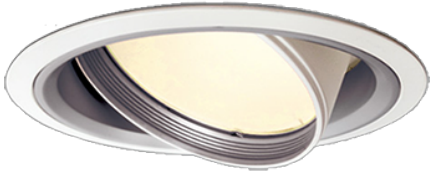

Item no. DD051-6550WW8527

Series Name: Magnum (Recessed)

Installation	Recessed mount
Type	Magnum (Recessed)
Fixture wattage	58.5W
Beam angle	58 deg
Color Temp.	2700K
CRI	Ra>85
Luminous	5143 lm
Body	Die-cast aluminum alloy
Body finish	N/A
Trim finish	White
Reflector finish	N/A
IP Rate	IP20
Light source	COB module
Input Voltage	AC220~240V
Dimming Type	Non-Dimmable
Certificate	CE, CCC
Cut Hole	150mm