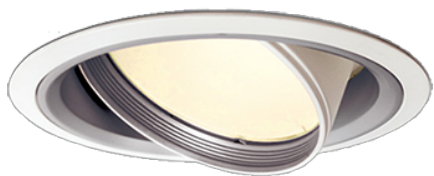

Item no. DD051-6550WW8530

Series Name: Magnum (Recessed)

Installation	Recessed mount
Type	
Fixture wattage	58.5W
Beam angle	58 deg
Color Temp.	3000K
CRI	Ra>85
Luminous	5362 lm
Body	Die-cast aluminum alloy
Body finish	N/A
Trim finish	White
Reflector finish	N/A
IP Rate	IP20
Light source	COB module
Input Voltage	AC220~240V
Dimming Type	Non-Dimmable
Certificate	CE, CCC
Cut Hole	150mm