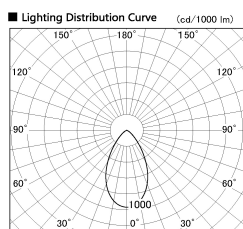

Item no. DD051-6550WW8530

Series Name: Magnum (Recessed)

Installation	Recessed mount
Type	
Fixture wattage	58.5W
Beam angle	58 deg
Color Temp.	3000K
CRI	Ra>85
Luminous	5362 lm
Body	Die-cast aluminum alloy
Body finish	N/A
Trim finish	White
Reflector finish	N/A
IP Rate	IP20
Light source	COB module
Input Voltage	AC220~240V
Dimming Type	Non-Dimmable
Certificate	CE, CCC
Cut Hole	150mm