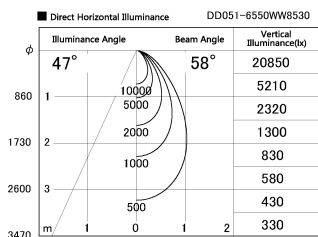

Item no. DD051-6550WW8530

Series Name: Magnum (Recessed)

Installation	Recessed mount
Type	
Fixture wattage	58.5W
Beam angle	58 deg
Color Temp.	3000K
CRI	Ra>85
Luminous	5362 lm
Body	Die-cast aluminum alloy
Body finish	N/A
Trim finish	White
Reflector finish	N/A
IP Rate	IP20
Light source	COB module
Input Voltage	AC220~240V
Dimming Type	Non-Dimmable
Certificate	CE, CCC
Cut Hole	150mm