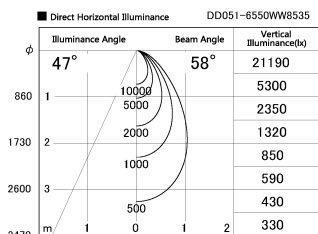

Item no. DD051-6550WW8535

Series Name: Magnum (Recessed)

Installation	Recessed mount
Type	
Fixture wattage	58.5W
Beam angle	58 deg
Color Temp.	3500K
CRI	Ra>85
Luminous	5449 lm
Body	Die-cast aluminum alloy
Body finish	N/A
Trim finish	White
Reflector finish	N/A
IP Rate	IP20
Light source	COB module
Input Voltage	AC220~240V
Dimming Type	Non-Dimmable
Certificate	CE, CCC
Cut Hole	150mm