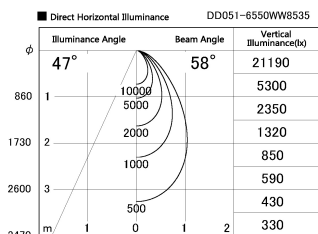

Item no. DD051-6550WW8535

Series Name: Magnum (Recessed)

Installation	Recessed mount
Type	Magnum (Recessed)
Fixture wattage	58.5W
Beam angle	58 deg
Color Temp.	3500K
CRI	Ra>85
Luminous	5449 lm
Body	Die-cast aluminum alloy
Body finish	N/A
Trim finish	White
Reflector finish	N/A
IP Rate	IP20
Light source	COB module
Input Voltage	AC220~240V
Dimming Type	Non-Dimmable
Certificate	CE, CCC
Cut Hole	150mm