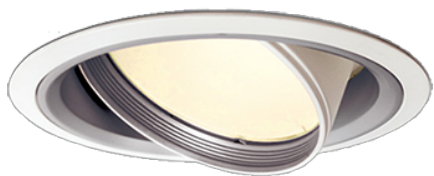

Item no. DD051-6550WW8535

Series Name: Magnum (Recessed)

Installation	Recessed mount
Type	
Fixture wattage	58.5W
Beam angle	58 deg
Color Temp.	3500K
CRI	Ra>85
Luminous	5449 lm
Body	Die-cast aluminum alloy
Body finish	N/A
Trim finish	White
Reflector finish	N/A
IP Rate	IP20
Light source	COB module
Input Voltage	AC220~240V
Dimming Type	Non-Dimmable
Certificate	CE, CCC
Cut Hole	150mm