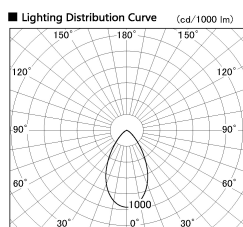

Item no. DD051-6550WW8535

Series Name: Magnum (Recessed)

Installation	Recessed mount
Type	Magnum (Recessed)
Fixture wattage	58.5W
Beam angle	58 deg
Color Temp.	3500K
CRI	Ra>85
Luminous	5449 lm
Body	Die-cast aluminum alloy
Body finish	N/A
Trim finish	White
Reflector finish	N/A
IP Rate	IP20
Light source	COB module
Input Voltage	AC220~240V
Dimming Type	Non-Dimmable
Certificate	CE, CCC
Cut Hole	150mm