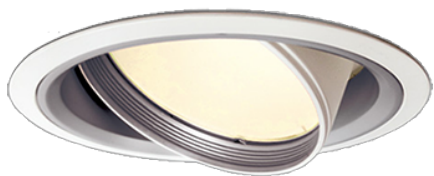

Item no. DD051-6550WW8535

Series Name: Magnum (Recessed)

Installation	Recessed mount
Type	Magnum (Recessed)
Fixture wattage	58.5W
Beam angle	58 deg
Color Temp.	3500K
CRI	Ra>85
Luminous	5449 lm
Body	Die-cast aluminum alloy
Body finish	N/A
Trim finish	White
Reflector finish	N/A
IP Rate	IP20
Light source	COB module
Input Voltage	AC220~240V
Dimming Type	Non-Dimmable
Certificate	CE, CCC
Cut Hole	150mm