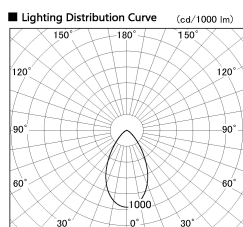

Item no. DD051-6550WW8535

Series Name: Magnum (Recessed)

Installation	Recessed mount
Type	
Fixture wattage	58.5W
Beam angle	58 deg
Color Temp.	3500K
CRI	Ra>85
Luminous	5449 lm
Body	Die-cast aluminum alloy
Body finish	N/A
Trim finish	White
Reflector finish	N/A
IP Rate	IP20
Light source	COB module
Input Voltage	AC220~240V
Dimming Type	Non-Dimmable
Certificate	CE, CCC
Cut Hole	150mm