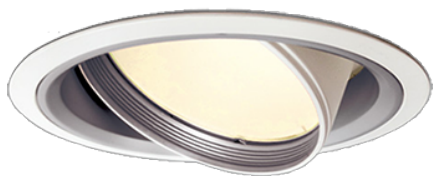

Item no. DD051-6550WW8540

Series Name: Magnum (Recessed)

Installation	Recessed mount
Type	Magnum (Recessed)
Fixture wattage	58.5W
Beam angle	58 deg
Color Temp.	4000K
CRI	Ra>85
Luminous	5501 lm
Body	Die-cast aluminum alloy
Body finish	N/A
Trim finish	White
Reflector finish	N/A
IP Rate	IP20
Light source	COB module
Input Voltage	AC220~240V
Dimming Type	Non-Dimmable
Certificate	CE, CCC
Cut Hole	150mm