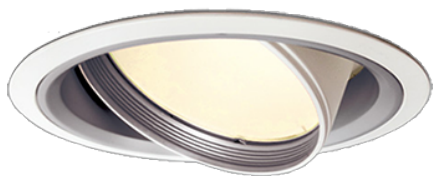

Item no. DD051-6550WW8540

Series Name: Magnum (Recessed)

Installation	Recessed mount
Type	
Fixture wattage	58.5W
Beam angle	58 deg
Color Temp.	4000K
CRI	Ra>85
Luminous	5501 lm
Body	Die-cast aluminum alloy
Body finish	N/A
Trim finish	White
Reflector finish	N/A
IP Rate	IP20
Light source	COB module
Input Voltage	AC220~240V
Dimming Type	Non-Dimmable
Certificate	CE, CCC
Cut Hole	150mm