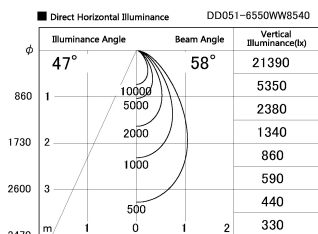

Item no. DD051-6550WW8540

Series Name: Magnum (Recessed)

Installation	Recessed mount
Type	Magnum (Recessed)
Fixture wattage	58.5W
Beam angle	58 deg
Color Temp.	4000K
CRI	Ra>85
Luminous	5501 lm
Body	Die-cast aluminum alloy
Body finish	N/A
Trim finish	White
Reflector finish	N/A
IP Rate	IP20
Light source	COB module
Input Voltage	AC220~240V
Dimming Type	Non-Dimmable
Certificate	CE, CCC
Cut Hole	150mm