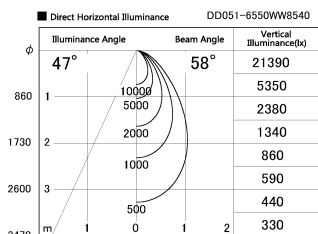

Item no. DD051-6550WW8540

Series Name: Magnum (Recessed)

Installation	Recessed mount
Type	
Fixture wattage	58.5W
Beam angle	58 deg
Color Temp.	4000K
CRI	Ra>85
Luminous	5501 lm
Body	Die-cast aluminum alloy
Body finish	N/A
Trim finish	White
Reflector finish	N/A
IP Rate	IP20
Light source	COB module
Input Voltage	AC220~240V
Dimming Type	Non-Dimmable
Certificate	CE, CCC
Cut Hole	150mm