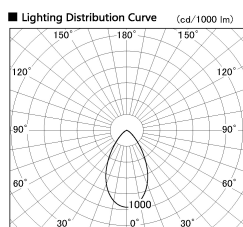

Item no. DD051-6550WW8540

Series Name: Magnum (Recessed)

Installation	Recessed mount
Type	
Fixture wattage	58.5W
Beam angle	58 deg
Color Temp.	4000K
CRI	Ra>85
Luminous	5501 lm
Body	Die-cast aluminum alloy
Body finish	N/A
Trim finish	White
Reflector finish	N/A
IP Rate	IP20
Light source	COB module
Input Voltage	AC220~240V
Dimming Type	Non-Dimmable
Certificate	CE, CCC
Cut Hole	150mm