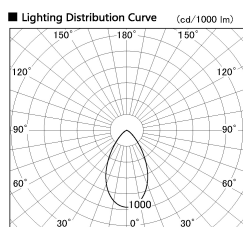

Item no. DD051-6550WW8540

Series Name: Magnum (Recessed)

Installation	Recessed mount
Type	Magnum (Recessed)
Fixture wattage	58.5W
Beam angle	58 deg
Color Temp.	4000K
CRI	Ra>85
Luminous	5501 lm
Body	Die-cast aluminum alloy
Body finish	N/A
Trim finish	White
Reflector finish	N/A
IP Rate	IP20
Light source	COB module
Input Voltage	AC220~240V
Dimming Type	Non-Dimmable
Certificate	CE, CCC
Cut Hole	150mm