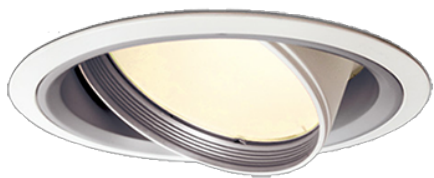

Item no. DD051-7720WW8527

Series Name: Magnum (Recessed)

Installation	Recessed mount
Type	
Fixture wattage	78.7W
Beam angle	25 deg
Color Temp.	2700K
CRI	Ra>85
Luminous	6583 lm
Body	Die-cast aluminum alloy
Body finish	N/A
Trim finish	White
Reflector finish	N/A
IP Rate	IP20
Light source	COB module
Input Voltage	AC220~240V
Dimming Type	Non-Dimmable
Certificate	CE, CCC
Cut Hole	150mm