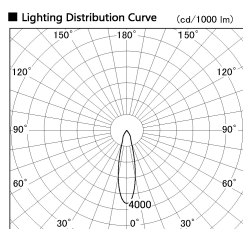

Item no. DD051-7720WW8527

Series Name: Magnum (Recessed)

Installation	Recessed mount
Type	
Fixture wattage	78.7W
Beam angle	25 deg
Color Temp.	2700K
CRI	Ra>85
Luminous	6583 lm
Body	Die-cast aluminum alloy
Body finish	N/A
Trim finish	White
Reflector finish	N/A
IP Rate	IP20
Light source	COB module
Input Voltage	AC220~240V
Dimming Type	Non-Dimmable
Certificate	CE, CCC
Cut Hole	150mm