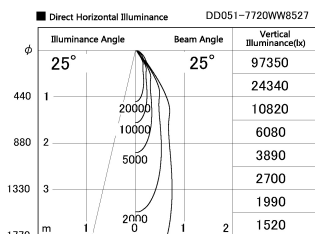

Item no. DD051-7720WW8527

Series Name: Magnum (Recessed)

Installation	Recessed mount
Type	
Fixture wattage	78.7W
Beam angle	25 deg
Color Temp.	2700K
CRI	Ra>85
Luminous	6583 lm
Body	Die-cast aluminum alloy
Body finish	N/A
Trim finish	White
Reflector finish	N/A
IP Rate	IP20
Light source	COB module
Input Voltage	AC220~240V
Dimming Type	Non-Dimmable
Certificate	CE, CCC
Cut Hole	150mm