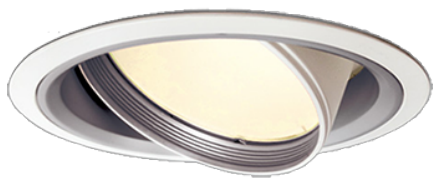

Item no. DD051-7720WW8530

Series Name: Magnum (Recessed)

Installation	Recessed mount
Type	
Fixture wattage	78.7W
Beam angle	25 deg
Color Temp.	3000K
CRI	Ra>85
Luminous	6864 lm
Body	Die-cast aluminum alloy
Body finish	N/A
Trim finish	White
Reflector finish	N/A
IP Rate	IP20
Light source	COB module
Input Voltage	AC220~240V
Dimming Type	Non-Dimmable
Certificate	CE, CCC
Cut Hole	150mm