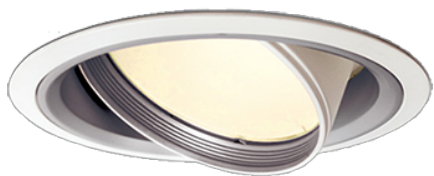

Item no. DD051-7720WW8535

Series Name: Magnum (Recessed)

■ Direct Horizontal Illuminance DD051-7720WW8535

| φ    | Illuminance Angle | Beam Angle | Vertical Illuminance (lx) |
|------|-------------------|------------|---------------------------|
| 440  | 25°               | 25°        | 103150                    |
| 1    | 5000              |            | 25790                     |
|      | 20000             |            | 11460                     |
| 880  | 10000             |            | 6450                      |
| 2    | 5000              |            | 4130                      |
| 1330 |                   |            | 2870                      |
| 3    |                   |            | 2110                      |
| 1770 | 1                 | 2          | 1610                      |

|                  |                         |
|------------------|-------------------------|
| Installation     | Recessed mount          |
| Type             |                         |
| Fixture wattage  | 78.7W                   |
| Beam angle       | 25 deg                  |
| Color Temp.      | 3500K                   |
| CRI              | Ra>85                   |
| Luminous         | 6975 lm                 |
| Body             | Die-cast aluminum alloy |
| Body finish      | N/A                     |
| Trim finish      | White                   |
| Reflector finish | N/A                     |
| IP Rate          | IP20                    |
| Light source     | COB module              |
| Input Voltage    | AC220~240V              |
| Dimming Type     | Non-Dimmable            |
| Certificate      | CE, CCC                 |
| Cut Hole         | 150mm                   |