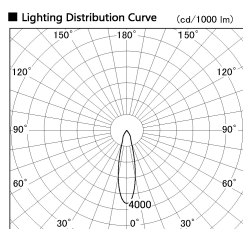

Item no. DD051-7720WW8535

Series Name: Magnum (Recessed)

■ Direct Horizontal Illuminance DD051-7720WW8535

| φ    | Illuminance Angle | Beam Angle | Vertical Illuminance (lx) |
|------|-------------------|------------|---------------------------|
| 440  | 25°               | 25°        | 103150                    |
| 1    | 5000              |            | 25790                     |
|      | 20000             |            | 11460                     |
| 880  | 10000             |            | 6450                      |
| 2    | 5000              |            | 4130                      |
| 1330 |                   |            | 2870                      |
| 3    |                   |            | 2110                      |
| 1770 | 1                 | 2          | 1610                      |

|                  |                         |
|------------------|-------------------------|
| Installation     | Recessed mount          |
| Type             |                         |
| Fixture wattage  | 78.7W                   |
| Beam angle       | 25 deg                  |
| Color Temp.      | 3500K                   |
| CRI              | Ra>85                   |
| Luminous         | 6975 lm                 |
| Body             | Die-cast aluminum alloy |
| Body finish      | N/A                     |
| Trim finish      | White                   |
| Reflector finish | N/A                     |
| IP Rate          | IP20                    |
| Light source     | COB module              |
| Input Voltage    | AC220~240V              |
| Dimming Type     | Non-Dimmable            |
| Certificate      | CE, CCC                 |
| Cut Hole         | 150mm                   |