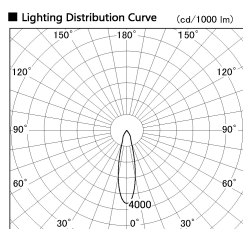

Item no. DD051-7720WW8540

Series Name: Magnum (Recessed)

■ Direct Horizontal Illuminance DD051-7720WW8540

Illuminance Angle	Beam Angle	Vertical Illuminance (lx)
25°	25°	104120
1		26030
5000lx		11570
2000lx		6510
1000lx		4160
800lx		2890
1330lx		2120
1770lx		1630

Installation	Recessed mount
Type	
Fixture wattage	78.7W
Beam angle	25 deg
Color Temp.	4000K
CRI	Ra>85
Luminous	7041 lm
Body	Die-cast aluminum alloy
Body finish	N/A
Trim finish	White
Reflector finish	N/A
IP Rate	IP20
Light source	COB module
Input Voltage	AC220~240V
Dimming Type	Non-Dimmable
Certificate	CE, CCC
Cut Hole	150mm