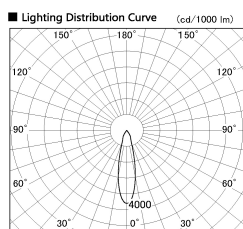

Item no. DD051-7720WW8540

Series Name: Magnum (Recessed)

■ Direct Horizontal Illuminance DD051-7720WW8540

Illuminance Angle	Beam Angle	Vertical Illuminance (lx)
25°	25°	104120
1		26030
5000		11570
20000		6510
10000		4160
2		2890
1330		2120
3		1630
1770	1	200
	2	1630

Installation	Recessed mount
Type	Magnum (Recessed)
Fixture wattage	78.7W
Beam angle	25 deg
Color Temp.	4000K
CRI	Ra>85
Luminous	7041 lm
Body	Die-cast aluminum alloy
Body finish	N/A
Trim finish	White
Reflector finish	N/A
IP Rate	IP20
Light source	COB module
Input Voltage	AC220~240V
Dimming Type	Non-Dimmable
Certificate	CE, CCC
Cut Hole	150mm