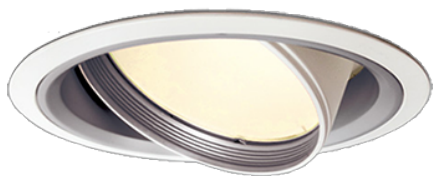

Item no. DD051-7720WW8540

Series Name: Magnum (Recessed)

■ Direct Horizontal Illuminance DD051-7720WW8540

Illuminance Angle	Beam Angle	Vertical Illuminance (lx)
25°	25°	104120
1		26030
5000		11570
20000		6510
10000		4160
2		2890
1330		2120
3		1630
1770	1	200
	2	1630

Installation	Recessed mount
Type	Magnum (Recessed)
Fixture wattage	78.7W
Beam angle	25 deg
Color Temp.	4000K
CRI	Ra>85
Luminous	7041 lm
Body	Die-cast aluminum alloy
Body finish	N/A
Trim finish	White
Reflector finish	N/A
IP Rate	IP20
Light source	COB module
Input Voltage	AC220~240V
Dimming Type	Non-Dimmable
Certificate	CE, CCC
Cut Hole	150mm