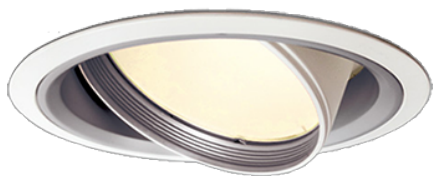

Item no. DD051-7720WW8540

Series Name: Magnum (Recessed)

■ Direct Horizontal Illuminance DD051-7720WW8540

Illuminance Angle	Beam Angle	Vertical Illuminance (lx)
25°	25°	104120
1		26030
5000lx		11570
2000lx		6510
1000lx		4160
800lx		2890
1330lx		2120
1770lx		1630

Installation	Recessed mount
Type	
Fixture wattage	78.7W
Beam angle	25 deg
Color Temp.	4000K
CRI	Ra>85
Luminous	7041 lm
Body	Die-cast aluminum alloy
Body finish	N/A
Trim finish	White
Reflector finish	N/A
IP Rate	IP20
Light source	COB module
Input Voltage	AC220~240V
Dimming Type	Non-Dimmable
Certificate	CE, CCC
Cut Hole	150mm