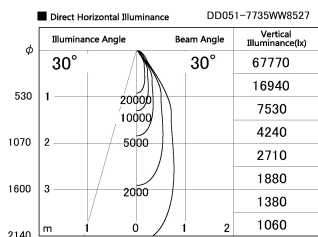

Item no. DD051-7735WW8527

Series Name: Magnum (Recessed)

Installation	Recessed mount
Type	
Fixture wattage	78.7W
Beam angle	30 deg
Color Temp.	2700K
CRI	Ra>85
Luminous	6324 lm
Body	Die-cast aluminum alloy
Body finish	N/A
Trim finish	White
Reflector finish	N/A
IP Rate	IP20
Light source	COB module
Input Voltage	AC220~240V
Dimming Type	Non-Dimmable
Certificate	CE, CCC
Cut Hole	150mm