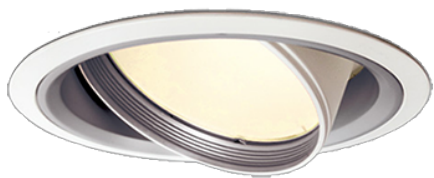

Item no. DD051-7735WW8527

Series Name: Magnum (Recessed)

Installation	Recessed mount
Type	
Fixture wattage	78.7W
Beam angle	30 deg
Color Temp.	2700K
CRI	Ra>85
Luminous	6324 lm
Body	Die-cast aluminum alloy
Body finish	N/A
Trim finish	White
Reflector finish	N/A
IP Rate	IP20
Light source	COB module
Input Voltage	AC220~240V
Dimming Type	Non-Dimmable
Certificate	CE, CCC
Cut Hole	150mm