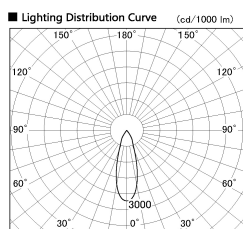

Item no. DD051-7735WW8527

Series Name: Magnum (Recessed)

Installation	Recessed mount
Type	
Fixture wattage	78.7W
Beam angle	30 deg
Color Temp.	2700K
CRI	Ra>85
Luminous	6324 lm
Body	Die-cast aluminum alloy
Body finish	N/A
Trim finish	White
Reflector finish	N/A
IP Rate	IP20
Light source	COB module
Input Voltage	AC220~240V
Dimming Type	Non-Dimmable
Certificate	CE, CCC
Cut Hole	150mm