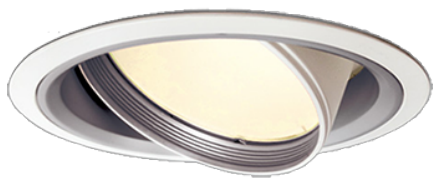

Item no. DD051-7735WW8527

Series Name: Magnum (Recessed)

Installation	Recessed mount
Type	
Fixture wattage	78.7W
Beam angle	30 deg
Color Temp.	2700K
CRI	Ra>85
Luminous	6324 lm
Body	Die-cast aluminum alloy
Body finish	N/A
Trim finish	White
Reflector finish	N/A
IP Rate	IP20
Light source	COB module
Input Voltage	AC220~240V
Dimming Type	Non-Dimmable
Certificate	CE, CCC
Cut Hole	150mm