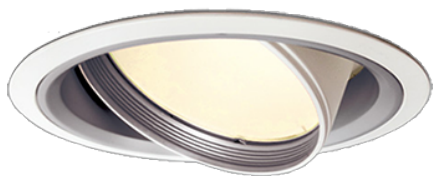

Item no. DD051-7735WW8530

Series Name: Magnum (Recessed)

Installation	Recessed mount
Type	
Fixture wattage	78.7W
Beam angle	30 deg
Color Temp.	3000K
CRI	Ra>85
Luminous	6594 lm
Body	Die-cast aluminum alloy
Body finish	N/A
Trim finish	White
Reflector finish	N/A
IP Rate	IP20
Light source	COB module
Input Voltage	AC220~240V
Dimming Type	Non-Dimmable
Certificate	CE, CCC
Cut Hole	150mm