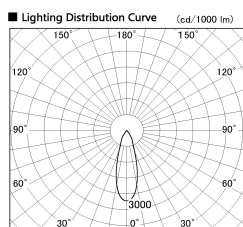

Item no. DD051-7735WW8530

Series Name: Magnum (Recessed)

Installation	Recessed mount
Type	
Fixture wattage	78.7W
Beam angle	30 deg
Color Temp.	3000K
CRI	Ra>85
Luminous	6594 lm
Body	Die-cast aluminum alloy
Body finish	N/A
Trim finish	White
Reflector finish	N/A
IP Rate	IP20
Light source	COB module
Input Voltage	AC220~240V
Dimming Type	Non-Dimmable
Certificate	CE, CCC
Cut Hole	150mm