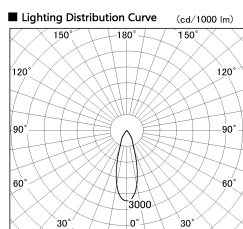

Item no. DD051-7735WW8530

Series Name: Magnum (Recessed)

Installation	Recessed mount
Type	Magnum (Recessed)
Fixture wattage	78.7W
Beam angle	30 deg
Color Temp.	3000K
CRI	Ra>85
Luminous	6594 lm
Body	Die-cast aluminum alloy
Body finish	N/A
Trim finish	White
Reflector finish	N/A
IP Rate	IP20
Light source	COB module
Input Voltage	AC220~240V
Dimming Type	Non-Dimmable
Certificate	CE, CCC
Cut Hole	150mm