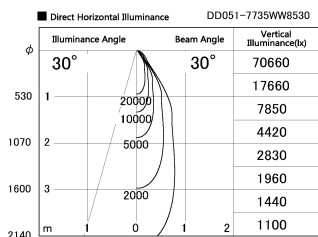

Item no. DD051-7735WW8530

Series Name: Magnum (Recessed)

Installation	Recessed mount
Type	Magnum (Recessed)
Fixture wattage	78.7W
Beam angle	30 deg
Color Temp.	3000K
CRI	Ra>85
Luminous	6594 lm
Body	Die-cast aluminum alloy
Body finish	N/A
Trim finish	White
Reflector finish	N/A
IP Rate	IP20
Light source	COB module
Input Voltage	AC220~240V
Dimming Type	Non-Dimmable
Certificate	CE, CCC
Cut Hole	150mm