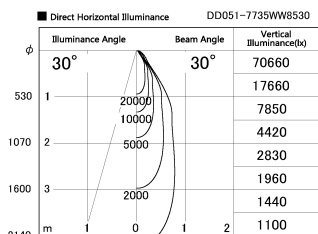

Item no. DD051-7735WW8530

Series Name: Magnum (Recessed)

Installation	Recessed mount
Type	
Fixture wattage	78.7W
Beam angle	30 deg
Color Temp.	3000K
CRI	Ra>85
Luminous	6594 lm
Body	Die-cast aluminum alloy
Body finish	N/A
Trim finish	White
Reflector finish	N/A
IP Rate	IP20
Light source	COB module
Input Voltage	AC220~240V
Dimming Type	Non-Dimmable
Certificate	CE, CCC
Cut Hole	150mm