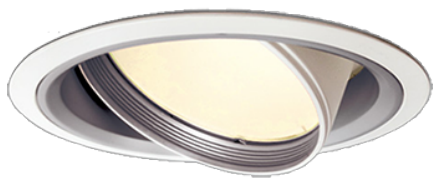

Item no. DD051-7735WW8530

Series Name: Magnum (Recessed)

Installation	Recessed mount
Type	Magnum (Recessed)
Fixture wattage	78.7W
Beam angle	30 deg
Color Temp.	3000K
CRI	Ra>85
Luminous	6594 lm
Body	Die-cast aluminum alloy
Body finish	N/A
Trim finish	White
Reflector finish	N/A
IP Rate	IP20
Light source	COB module
Input Voltage	AC220~240V
Dimming Type	Non-Dimmable
Certificate	CE, CCC
Cut Hole	150mm