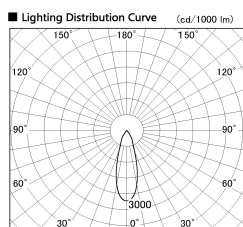

Item no. DD051-7735WW8535

Series Name: Magnum (Recessed)

Installation	Recessed mount
Type	
Fixture wattage	78.7W
Beam angle	30 deg
Color Temp.	3500K
CRI	Ra>85
Luminous	6700 lm
Body	Die-cast aluminum alloy
Body finish	N/A
Trim finish	White
Reflector finish	N/A
IP Rate	IP20
Light source	COB module
Input Voltage	AC220~240V
Dimming Type	Non-Dimmable
Certificate	CE, CCC
Cut Hole	150mm