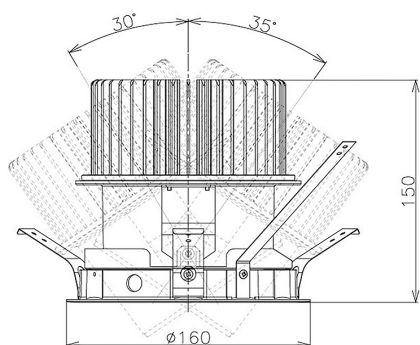

Item no. DD051-7735WW8535

Series Name: Magnum (Recessed)

Installation	Recessed mount
Type	
Fixture wattage	78.7W
Beam angle	30 deg
Color Temp.	3500K
CRI	Ra>85
Luminous	6700 lm
Body	Die-cast aluminum alloy
Body finish	N/A
Trim finish	White
Reflector finish	N/A
IP Rate	IP20
Light source	COB module
Input Voltage	AC220~240V
Dimming Type	Non-Dimmable
Certificate	CE, CCC
Cut Hole	150mm