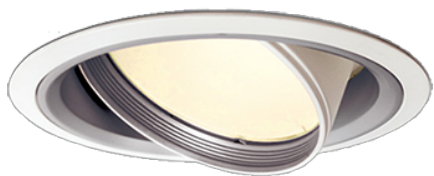

Item no. DD051-7735WW8535

Series Name: Magnum (Recessed)

Installation	Recessed mount
Type	
Fixture wattage	78.7W
Beam angle	30 deg
Color Temp.	3500K
CRI	Ra>85
Luminous	6700 lm
Body	Die-cast aluminum alloy
Body finish	N/A
Trim finish	White
Reflector finish	N/A
IP Rate	IP20
Light source	COB module
Input Voltage	AC220~240V
Dimming Type	Non-Dimmable
Certificate	CE, CCC
Cut Hole	150mm