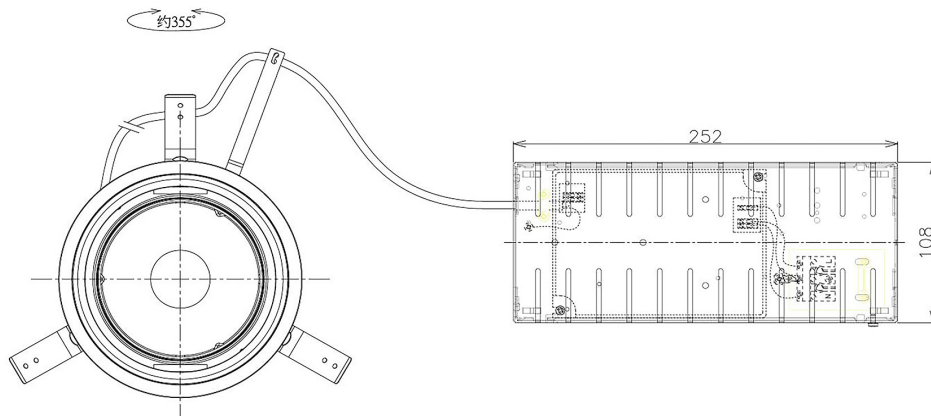

Item no. DD051-7735WW8535

Series Name: Magnum (Recessed)

Installation	Recessed mount
Type	
Fixture wattage	78.7W
Beam angle	30 deg
Color Temp.	3500K
CRI	Ra>85
Luminous	6700 lm
Body	Die-cast aluminum alloy
Body finish	N/A
Trim finish	White
Reflector finish	N/A
IP Rate	IP20
Light source	COB module
Input Voltage	AC220~240V
Dimming Type	Non-Dimmable
Certificate	CE, CCC
Cut Hole	150mm