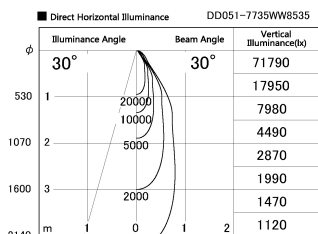

Item no. DD051-7735WW8535

Series Name: Magnum (Recessed)

Installation	Recessed mount
Type	
Fixture wattage	78.7W
Beam angle	30 deg
Color Temp.	3500K
CRI	Ra>85
Luminous	6700 lm
Body	Die-cast aluminum alloy
Body finish	N/A
Trim finish	White
Reflector finish	N/A
IP Rate	IP20
Light source	COB module
Input Voltage	AC220~240V
Dimming Type	Non-Dimmable
Certificate	CE, CCC
Cut Hole	150mm