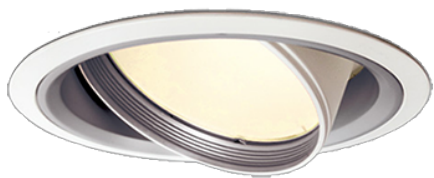

Item no. DD051-7735WW8540

Series Name: Magnum (Recessed)

| | |
|------------------|-------------------------|
| Installation | Recessed mount |
| Type | Magnum (Recessed) |
| Fixture wattage | 78.7W |
| Beam angle | 30 deg |
| Color Temp. | 4000K |
| CRI | Ra>85 |
| Luminous | 6764 lm |
| Body | Die-cast aluminum alloy |
| Body finish | N/A |
| Trim finish | White |
| Reflector finish | N/A |
| IP Rate | IP20 |
| Light source | COB module |
| Input Voltage | AC220~240V |
| Dimming Type | Non-Dimmable |
| Certificate | CE, CCC |
| Cut Hole | 150mm |