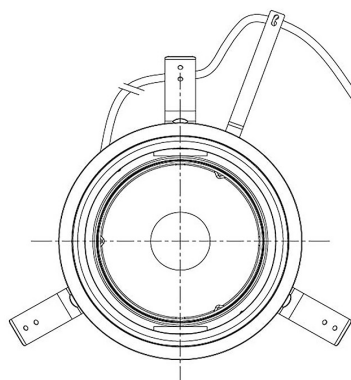

Item no. DD051-7735WW8540

Series Name: Magnum (Recessed)

Installation	Recessed mount
Type	
Fixture wattage	78.7W
Beam angle	30 deg
Color Temp.	4000K
CRI	Ra>85
Luminous	6764 lm
Body	Die-cast aluminum alloy
Body finish	N/A
Trim finish	White
Reflector finish	N/A
IP Rate	IP20
Light source	COB module
Input Voltage	AC220~240V
Dimming Type	Non-Dimmable
Certificate	CE, CCC
Cut Hole	150mm