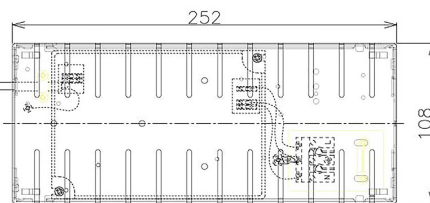

Item no. DD051-7735WW8540

Series Name: Magnum (Recessed)

Installation	Recessed mount
Type	
Fixture wattage	78.7W
Beam angle	30 deg
Color Temp.	4000K
CRI	Ra>85
Luminous	6764 lm
Body	Die-cast aluminum alloy
Body finish	N/A
Trim finish	White
Reflector finish	N/A
IP Rate	IP20
Light source	COB module
Input Voltage	AC220~240V
Dimming Type	Non-Dimmable
Certificate	CE, CCC
Cut Hole	150mm