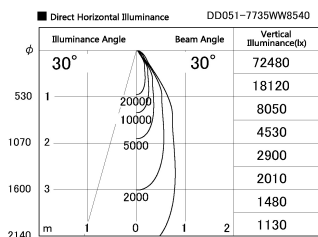

Item no. DD051-7735WW8540

Series Name: Magnum (Recessed)

| | |
|------------------|-------------------------|
| Installation | Recessed mount |
| Type | Magnum (Recessed) |
| Fixture wattage | 78.7W |
| Beam angle | 30 deg |
| Color Temp. | 4000K |
| CRI | Ra>85 |
| Luminous | 6764 lm |
| Body | Die-cast aluminum alloy |
| Body finish | N/A |
| Trim finish | White |
| Reflector finish | N/A |
| IP Rate | IP20 |
| Light source | COB module |
| Input Voltage | AC220~240V |
| Dimming Type | Non-Dimmable |
| Certificate | CE, CCC |
| Cut Hole | 150mm |