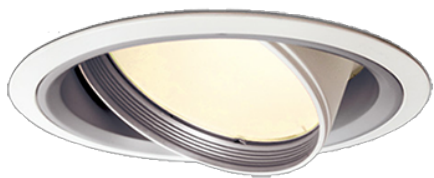

Item no. DD051-7735WW8540

Series Name: Magnum (Recessed)

Installation	Recessed mount
Type	
Fixture wattage	78.7W
Beam angle	30 deg
Color Temp.	4000K
CRI	Ra>85
Luminous	6764 lm
Body	Die-cast aluminum alloy
Body finish	N/A
Trim finish	White
Reflector finish	N/A
IP Rate	IP20
Light source	COB module
Input Voltage	AC220~240V
Dimming Type	Non-Dimmable
Certificate	CE, CCC
Cut Hole	150mm