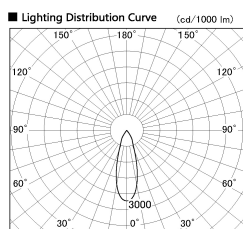

Item no. DD051-7735WW8540

Series Name: Magnum (Recessed)

| | |
|------------------|-------------------------|
| Installation | Recessed mount |
| Type | Magnum (Recessed) |
| Fixture wattage | 78.7W |
| Beam angle | 30 deg |
| Color Temp. | 4000K |
| CRI | Ra>85 |
| Luminous | 6764 lm |
| Body | Die-cast aluminum alloy |
| Body finish | N/A |
| Trim finish | White |
| Reflector finish | N/A |
| IP Rate | IP20 |
| Light source | COB module |
| Input Voltage | AC220~240V |
| Dimming Type | Non-Dimmable |
| Certificate | CE, CCC |
| Cut Hole | 150mm |