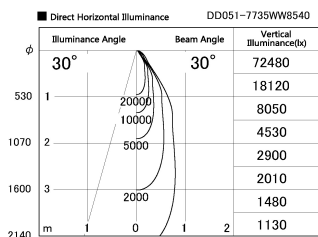

Item no. DD051-7735WW8540

Series Name: Magnum (Recessed)

Installation	Recessed mount
Type	
Fixture wattage	78.7W
Beam angle	30 deg
Color Temp.	4000K
CRI	Ra>85
Luminous	6764 lm
Body	Die-cast aluminum alloy
Body finish	N/A
Trim finish	White
Reflector finish	N/A
IP Rate	IP20
Light source	COB module
Input Voltage	AC220~240V
Dimming Type	Non-Dimmable
Certificate	CE, CCC
Cut Hole	150mm