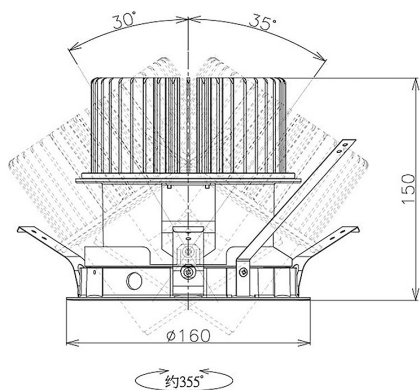

Item no. DD051-7735WW8540

Series Name: Magnum (Recessed)

Installation	Recessed mount
Type	
Fixture wattage	78.7W
Beam angle	30 deg
Color Temp.	4000K
CRI	Ra>85
Luminous	6764 lm
Body	Die-cast aluminum alloy
Body finish	N/A
Trim finish	White
Reflector finish	N/A
IP Rate	IP20
Light source	COB module
Input Voltage	AC220~240V
Dimming Type	Non-Dimmable
Certificate	CE, CCC
Cut Hole	150mm