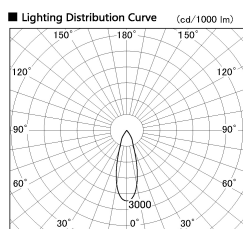

Item no. DD051-7735WW8540

Series Name: Magnum (Recessed)

Installation	Recessed mount
Type	
Fixture wattage	78.7W
Beam angle	30 deg
Color Temp.	4000K
CRI	Ra>85
Luminous	6764 lm
Body	Die-cast aluminum alloy
Body finish	N/A
Trim finish	White
Reflector finish	N/A
IP Rate	IP20
Light source	COB module
Input Voltage	AC220~240V
Dimming Type	Non-Dimmable
Certificate	CE, CCC
Cut Hole	150mm