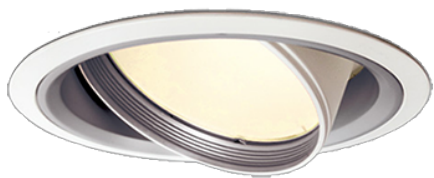

Item no. DD051-7750WW8527

Series Name: Magnum (Recessed)

Installation	Recessed mount
Type	Magnum (Recessed)
Fixture wattage	78.7W
Beam angle	58 deg
Color Temp.	2700K
CRI	Ra>85
Luminous	7143 lm
Body	Die-cast aluminum alloy
Body finish	N/A
Trim finish	White
Reflector finish	N/A
IP Rate	IP20
Light source	COB module
Input Voltage	AC220~240V
Dimming Type	Non-Dimmable
Certificate	CE, CCC
Cut Hole	150mm