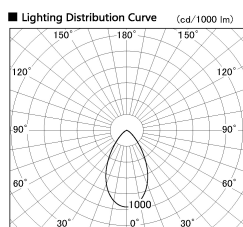

Item no. DD051-7750WW8527

Series Name: Magnum (Recessed)

Installation	Recessed mount
Type	
Fixture wattage	78.7W
Beam angle	58 deg
Color Temp.	2700K
CRI	Ra>85
Luminous	7143 lm
Body	Die-cast aluminum alloy
Body finish	N/A
Trim finish	White
Reflector finish	N/A
IP Rate	IP20
Light source	COB module
Input Voltage	AC220~240V
Dimming Type	Non-Dimmable
Certificate	CE, CCC
Cut Hole	150mm