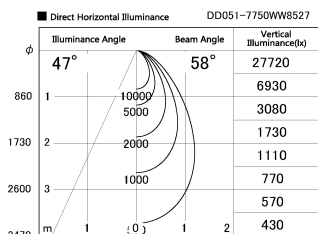

Item no. DD051-7750WW8527

Series Name: Magnum (Recessed)

Installation	Recessed mount
Type	
Fixture wattage	78.7W
Beam angle	58 deg
Color Temp.	2700K
CRI	Ra>85
Luminous	7143 lm
Body	Die-cast aluminum alloy
Body finish	N/A
Trim finish	White
Reflector finish	N/A
IP Rate	IP20
Light source	COB module
Input Voltage	AC220~240V
Dimming Type	Non-Dimmable
Certificate	CE, CCC
Cut Hole	150mm