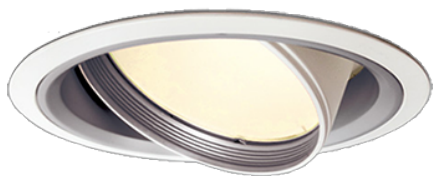

Item no. DD051-7750WW8527

Series Name: Magnum (Recessed)

Installation	Recessed mount
Type	
Fixture wattage	78.7W
Beam angle	58 deg
Color Temp.	2700K
CRI	Ra>85
Luminous	7143 lm
Body	Die-cast aluminum alloy
Body finish	N/A
Trim finish	White
Reflector finish	N/A
IP Rate	IP20
Light source	COB module
Input Voltage	AC220~240V
Dimming Type	Non-Dimmable
Certificate	CE, CCC
Cut Hole	150mm