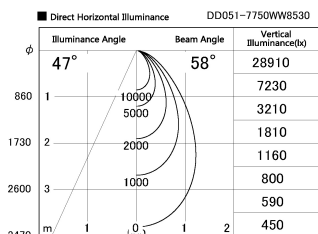

Item no. DD051-7750WW8530

Series Name: Magnum (Recessed)

Installation	Recessed mount
Type	
Fixture wattage	78.7W
Beam angle	58 deg
Color Temp.	3000K
CRI	Ra>85
Luminous	7448 lm
Body	Die-cast aluminum alloy
Body finish	N/A
Trim finish	White
Reflector finish	N/A
IP Rate	IP20
Light source	COB module
Input Voltage	AC220~240V
Dimming Type	Non-Dimmable
Certificate	CE, CCC
Cut Hole	150mm