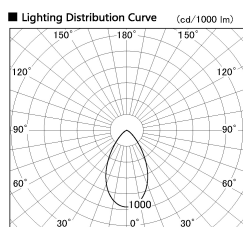

Item no. DD051-7750WW8530

Series Name: Magnum (Recessed)

Installation	Recessed mount
Type	
Fixture wattage	78.7W
Beam angle	58 deg
Color Temp.	3000K
CRI	Ra>85
Luminous	7448 lm
Body	Die-cast aluminum alloy
Body finish	N/A
Trim finish	White
Reflector finish	N/A
IP Rate	IP20
Light source	COB module
Input Voltage	AC220~240V
Dimming Type	Non-Dimmable
Certificate	CE, CCC
Cut Hole	150mm