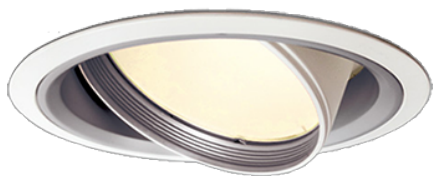

Item no. DD051-7750WW8530

Series Name: Magnum (Recessed)

Installation	Recessed mount
Type	
Fixture wattage	78.7W
Beam angle	58 deg
Color Temp.	3000K
CRI	Ra>85
Luminous	7448 lm
Body	Die-cast aluminum alloy
Body finish	N/A
Trim finish	White
Reflector finish	N/A
IP Rate	IP20
Light source	COB module
Input Voltage	AC220~240V
Dimming Type	Non-Dimmable
Certificate	CE, CCC
Cut Hole	150mm