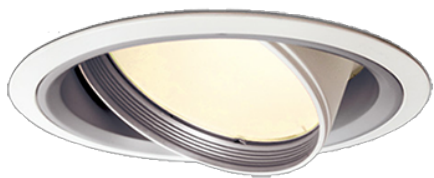

Item no. DD051-7750WW8535

Series Name: Magnum (Recessed)

Installation	Recessed mount
Type	
Fixture wattage	78.7W
Beam angle	58 deg
Color Temp.	3500K
CRI	Ra>85
Luminous	7568 lm
Body	Die-cast aluminum alloy
Body finish	N/A
Trim finish	White
Reflector finish	N/A
IP Rate	IP20
Light source	COB module
Input Voltage	AC220~240V
Dimming Type	Non-Dimmable
Certificate	CE, CCC
Cut Hole	150mm