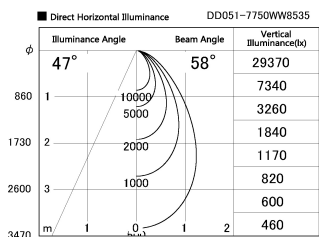

Item no. DD051-7750WW8535

Series Name: Magnum (Recessed)

Installation	Recessed mount
Type	
Fixture wattage	78.7W
Beam angle	58 deg
Color Temp.	3500K
CRI	Ra>85
Luminous	7568 lm
Body	Die-cast aluminum alloy
Body finish	N/A
Trim finish	White
Reflector finish	N/A
IP Rate	IP20
Light source	COB module
Input Voltage	AC220~240V
Dimming Type	Non-Dimmable
Certificate	CE, CCC
Cut Hole	150mm