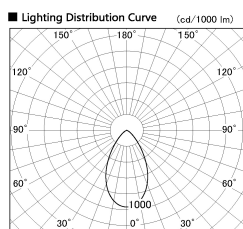

Item no. DD051-7750WW8535

Series Name: Magnum (Recessed)

Installation	Recessed mount
Type	Magnum (Recessed)
Fixture wattage	78.7W
Beam angle	58 deg
Color Temp.	3500K
CRI	Ra>85
Luminous	7568 lm
Body	Die-cast aluminum alloy
Body finish	N/A
Trim finish	White
Reflector finish	N/A
IP Rate	IP20
Light source	COB module
Input Voltage	AC220~240V
Dimming Type	Non-Dimmable
Certificate	CE, CCC
Cut Hole	150mm