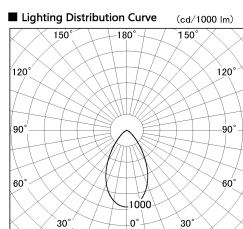

Item no. DD051-7750WW8535

Series Name: Magnum (Recessed)

Installation	Recessed mount
Type	
Fixture wattage	78.7W
Beam angle	58 deg
Color Temp.	3500K
CRI	Ra>85
Luminous	7568 lm
Body	Die-cast aluminum alloy
Body finish	N/A
Trim finish	White
Reflector finish	N/A
IP Rate	IP20
Light source	COB module
Input Voltage	AC220~240V
Dimming Type	Non-Dimmable
Certificate	CE, CCC
Cut Hole	150mm