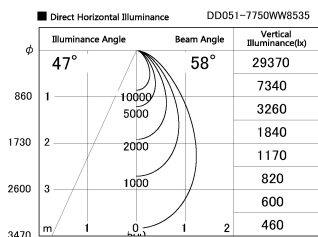

Item no. DD051-7750WW8535

Series Name: Magnum (Recessed)

Installation	Recessed mount
Type	Magnum (Recessed)
Fixture wattage	78.7W
Beam angle	58 deg
Color Temp.	3500K
CRI	Ra>85
Luminous	7568 lm
Body	Die-cast aluminum alloy
Body finish	N/A
Trim finish	White
Reflector finish	N/A
IP Rate	IP20
Light source	COB module
Input Voltage	AC220~240V
Dimming Type	Non-Dimmable
Certificate	CE, CCC
Cut Hole	150mm