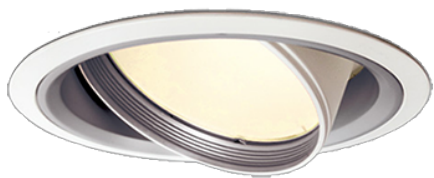

Item no. DD051-7750WW8535

Series Name: Magnum (Recessed)

Installation	Recessed mount
Type	Magnum (Recessed)
Fixture wattage	78.7W
Beam angle	58 deg
Color Temp.	3500K
CRI	Ra>85
Luminous	7568 lm
Body	Die-cast aluminum alloy
Body finish	N/A
Trim finish	White
Reflector finish	N/A
IP Rate	IP20
Light source	COB module
Input Voltage	AC220~240V
Dimming Type	Non-Dimmable
Certificate	CE, CCC
Cut Hole	150mm