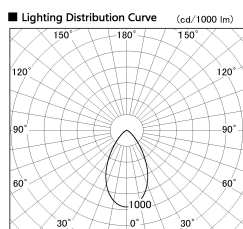

Item no. DD051-7750WW8540

Series Name: Magnum (Recessed)

Installation	Recessed mount
Type	Magnum (Recessed)
Fixture wattage	78.7W
Beam angle	58 deg
Color Temp.	4000K
CRI	Ra>85
Luminous	7641 lm
Body	Die-cast aluminum alloy
Body finish	N/A
Trim finish	White
Reflector finish	N/A
IP Rate	IP20
Light source	COB module
Input Voltage	AC220~240V
Dimming Type	Non-Dimmable
Certificate	CE, CCC
Cut Hole	150mm