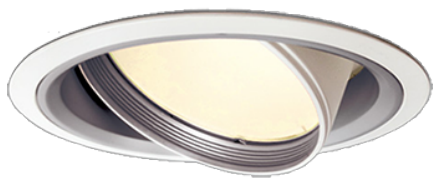

Item no. DD051-7750WW8540

Series Name: Magnum (Recessed)

Installation	Recessed mount
Type	
Fixture wattage	78.7W
Beam angle	58 deg
Color Temp.	4000K
CRI	Ra>85
Luminous	7641 lm
Body	Die-cast aluminum alloy
Body finish	N/A
Trim finish	White
Reflector finish	N/A
IP Rate	IP20
Light source	COB module
Input Voltage	AC220~240V
Dimming Type	Non-Dimmable
Certificate	CE, CCC
Cut Hole	150mm