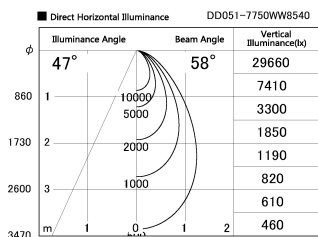

Item no. DD051-7750WW8540

Series Name: Magnum (Recessed)

Installation	Recessed mount
Type	Magnum (Recessed)
Fixture wattage	78.7W
Beam angle	58 deg
Color Temp.	4000K
CRI	Ra>85
Luminous	7641 lm
Body	Die-cast aluminum alloy
Body finish	N/A
Trim finish	White
Reflector finish	N/A
IP Rate	IP20
Light source	COB module
Input Voltage	AC220~240V
Dimming Type	Non-Dimmable
Certificate	CE, CCC
Cut Hole	150mm