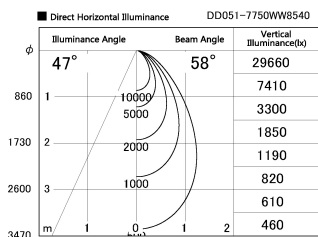

Item no. DD051-7750WW8540

Series Name: Magnum (Recessed)

Installation	Recessed mount
Type	
Fixture wattage	78.7W
Beam angle	58 deg
Color Temp.	4000K
CRI	Ra>85
Luminous	7641 lm
Body	Die-cast aluminum alloy
Body finish	N/A
Trim finish	White
Reflector finish	N/A
IP Rate	IP20
Light source	COB module
Input Voltage	AC220~240V
Dimming Type	Non-Dimmable
Certificate	CE, CCC
Cut Hole	150mm