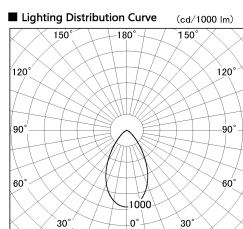

Item no. DD051-7750WW8540

Series Name: Magnum (Recessed)

Installation	Recessed mount
Type	
Fixture wattage	78.7W
Beam angle	58 deg
Color Temp.	4000K
CRI	Ra>85
Luminous	7641 lm
Body	Die-cast aluminum alloy
Body finish	N/A
Trim finish	White
Reflector finish	N/A
IP Rate	IP20
Light source	COB module
Input Voltage	AC220~240V
Dimming Type	Non-Dimmable
Certificate	CE, CCC
Cut Hole	150mm