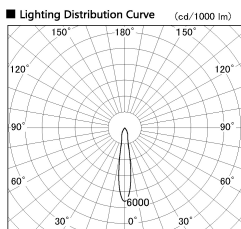

Item no. SD356-0815W8027-DMS

Series Name:

■ Direct Horizontal Illuminance SD356-0815W8027-DMS

Illuminance Angle	Beam Angle	Vertical Illuminance (lx)
16°	1	13550
	2	3390
17°	1	1510
	2	850
18°	1	540
	2	380
19°	1	280
	2	210

Installation	Track mount
Type	
Fixture wattage	8.1W
Beam angle	17 deg
Color Temp.	2700K
CRI	Ra>80
Luminous	608 lm
Body	Die-cast aluminum alloy
Body finish	White
Trim finish	N/A
Reflector finish	N/A
IP Rate	IP20
Light source	COB module
Input Voltage	AC220~240V
Dimming Type	Dimmable
Certificate	CE, CCC
Cut Hole	N/A