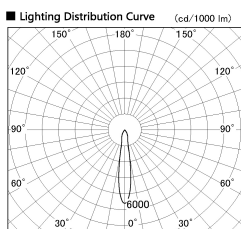

Item no. SD356-0815W8027-DMS

Series Name:

■ Direct Horizontal Illuminance SD356-0815W8027-DMS

Illuminance Angle	Beam Angle	Vertical Illuminance (lx)
16°	1	13550
	2	3390
17°	1	1510
	2	850
18°	1	540
	2	380
19°	1	280
	2	210

Installation	Track mount
Type	
Fixture wattage	8.1W
Beam angle	17 deg
Color Temp.	2700K
CRI	Ra>80
Luminous	608 lm
Body	Die-cast aluminum alloy
Body finish	White
Trim finish	N/A
Reflector finish	N/A
IP Rate	IP20
Light source	COB module
Input Voltage	AC220~240V
Dimming Type	Dimmable
Certificate	CE, CCC
Cut Hole	N/A