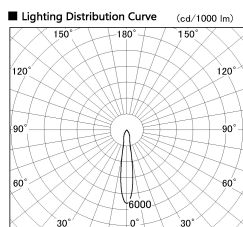

Item no. SD356-0815W8030-DMS

Series Name:

■ Direct Horizontal Illuminance SD356-0815W8030-DMS

Illuminance Angle	Beam Angle	Vertical Illuminance (lx)
16°	0	14100
	1	3530
17°	2	1570
	3	880
	4	560
	5	390
	6	290
	7	220

Installation	Track mount
Type	
Fixture wattage	8.1W
Beam angle	17 deg
Color Temp.	3000K
CRI	Ra>80
Luminous	633 lm
Body	Die-cast aluminum alloy
Body finish	White
Trim finish	N/A
Reflector finish	N/A
IP Rate	IP20
Light source	COB module
Input Voltage	AC220~240V
Dimming Type	Dimmable
Certificate	CE, CCC
Cut Hole	N/A