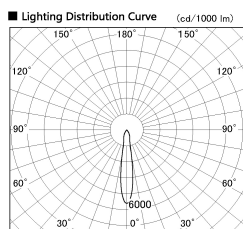

Item no. SD356-0815W8030-DMS

Series Name:

■ Direct Horizontal Illuminance SD356-0815W8030-DMS

Illuminance Angle	Beam Angle	Vertical Illuminance (lx)
16°	17°	14100
1		3530
2		1570
3		880
560		560
840		390
1120		290
m		220

Installation	Track mount
Type	
Fixture wattage	8.1W
Beam angle	17 deg
Color Temp.	3000K
CRI	Ra>80
Luminous	633 lm
Body	Die-cast aluminum alloy
Body finish	White
Trim finish	N/A
Reflector finish	N/A
IP Rate	IP20
Light source	COB module
Input Voltage	AC220~240V
Dimming Type	Dimmable
Certificate	CE, CCC
Cut Hole	N/A