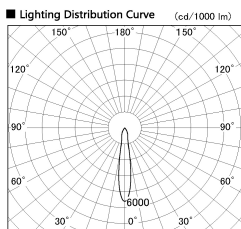

Item no. SD356-0815W8035-DMS

Series Name:

■ Direct Horizontal Illuminance SD356-0815W8035-DMS

Illuminance Angle	Beam Angle	Vertical Illuminance (lx)
16°	17°	14390
		3600
		1600
		900
		580
		400
290		
220		

Installation	Track mount
Type	
Fixture wattage	8.1W
Beam angle	17 deg
Color Temp.	3500K
CRI	Ra>80
Luminous	646 lm
Body	Die-cast aluminum alloy
Body finish	White
Trim finish	N/A
Reflector finish	N/A
IP Rate	IP20
Light source	COB module
Input Voltage	AC220~240V
Dimming Type	Dimmable
Certificate	CE, CCC
Cut Hole	N/A