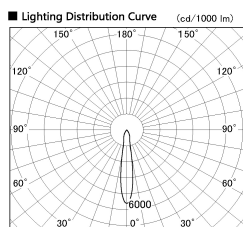

Item no. SD356-0815W8035-DMS

Series Name:

■ Direct Horizontal Illuminance SD356-0815W8035-DMS

Illuminance Angle	Beam Angle	Vertical Illuminance (lx)
16°	1	14390
	2	3600
17°	1	1600
	2	900
18°	1	580
	2	400
19°	1	290
	2	220

Installation	Track mount
Type	
Fixture wattage	8.1W
Beam angle	17 deg
Color Temp.	3500K
CRI	Ra>80
Luminous	646 lm
Body	Die-cast aluminum alloy
Body finish	White
Trim finish	N/A
Reflector finish	N/A
IP Rate	IP20
Light source	COB module
Input Voltage	AC220~240V
Dimming Type	Dimmable
Certificate	CE, CCC
Cut Hole	N/A