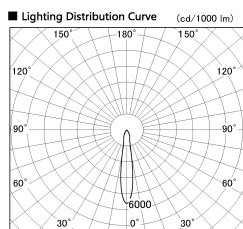

Item no. SD356-0815W8040-DMS

Series Name:

■ Direct Horizontal Illuminance SD356-0815W8040-DMS

Illuminance Angle	Beam Angle	Vertical Illuminance (lx)
16°	1	14530
	2	3630
17°	1	1610
	2	910
18°	1	580
	2	400
19°	1	300
	2	230

Installation	Track mount
Type	
Fixture wattage	8.1W
Beam angle	17 deg
Color Temp.	4000K
CRI	Ra>80
Luminous	652 lm
Body	Die-cast aluminum alloy
Body finish	White
Trim finish	N/A
Reflector finish	N/A
IP Rate	IP20
Light source	COB module
Input Voltage	AC220~240V
Dimming Type	Dimmable
Certificate	CE, CCC
Cut Hole	N/A