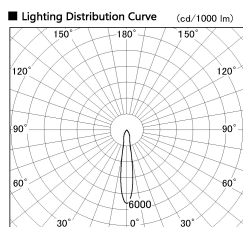

Item no. SD356-0815W8530-DMS

Series Name:

■ Direct Horizontal Illuminance SD356-0815W8530-DMS

Illuminance Angle	Beam Angle	Vertical Illuminance (lx)
16°	17°	13260
		3310
		1470
		830
		530
840	370	
1120	270	
		210

Installation	Track mount
Type	
Fixture wattage	7.9W
Beam angle	17 deg
Color Temp.	3000K
CRI	Ra>85
Luminous	595 lm
Body	Die-cast aluminum alloy
Body finish	White
Trim finish	N/A
Reflector finish	N/A
IP Rate	IP20
Light source	COB module
Input Voltage	AC220~240V
Dimming Type	Dimmable
Certificate	CE, CCC
Cut Hole	N/A