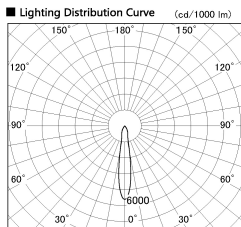

Item no. SD356-0815W8530-DMS

Series Name:

■ Direct Horizontal Illuminance SD356-0815W8530-DMS

Illuminance Angle	Beam Angle	Vertical Illuminance (lx)				
16°	17°	13260				
		3310				
		1470				
		830				
		530				
840	3	370				
1120	m	1	0	1	2	210

Installation	Track mount
Type	
Fixture wattage	7.9W
Beam angle	17 deg
Color Temp.	3000K
CRI	Ra>85
Luminous	595 lm
Body	Die-cast aluminum alloy
Body finish	White
Trim finish	N/A
Reflector finish	N/A
IP Rate	IP20
Light source	COB module
Input Voltage	AC220~240V
Dimming Type	Dimmable
Certificate	CE, CCC
Cut Hole	N/A