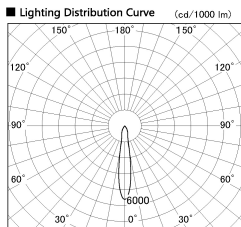

Item no. SD356-0815W8535-DMS

Series Name:

■ Direct Horizontal Illuminance SD356-0815W8535-DMS

Illuminance Angle	Beam Angle	Vertical Illuminance (lx)	
16°	17°	13520	
		3380	
		1500	
		850	
		540	
840	3	380	
560	2	280	
280	1	210	
1120	m	1 0 1 2	210

Installation	Track mount
Type	
Fixture wattage	7.9W
Beam angle	17 deg
Color Temp.	3500K
CRI	Ra>85
Luminous	607 lm
Body	Die-cast aluminum alloy
Body finish	White
Trim finish	N/A
Reflector finish	N/A
IP Rate	IP20
Light source	COB module
Input Voltage	AC220~240V
Dimming Type	Dimmable
Certificate	CE, CCC
Cut Hole	N/A