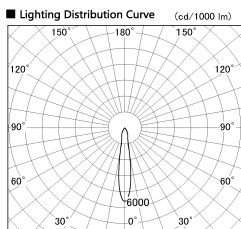

Item no. SD356-0815W8535-DMS

Series Name:

■ Direct Horizontal Illuminance SD356-0815W8535-DMS

Illuminance Angle	Beam Angle	Vertical Illuminance (lx)
16°	1	13520
	2	3380
	3	1500
	4	850
	5	540
	6	380
17°	1	280
	2	210
	3	150

Installation	Track mount
Type	
Fixture wattage	7.9W
Beam angle	17 deg
Color Temp.	3500K
CRI	Ra>85
Luminous	607 lm
Body	Die-cast aluminum alloy
Body finish	White
Trim finish	N/A
Reflector finish	N/A
IP Rate	IP20
Light source	COB module
Input Voltage	AC220~240V
Dimming Type	Dimmable
Certificate	CE, CCC
Cut Hole	N/A