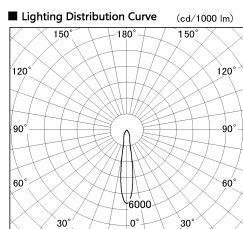

Item no. SD356-0815W8540-DMS

Series Name:

■ Direct Horizontal Illuminance SD356-0815W8540-DMS

Illuminance Angle	Beam Angle	Vertical Illuminance (lx)
16°	17°	13660
1	5000	3410
2	2000	1520
3	1000	850
4	500	550
840	380	280
1120	210	210

Installation	Track mount
Type	
Fixture wattage	7.9W
Beam angle	17 deg
Color Temp.	4000K
CRI	Ra>85
Luminous	613 lm
Body	Die-cast aluminum alloy
Body finish	White
Trim finish	N/A
Reflector finish	N/A
IP Rate	IP20
Light source	COB module
Input Voltage	AC220~240V
Dimming Type	Dimmable
Certificate	CE, CCC
Cut Hole	N/A