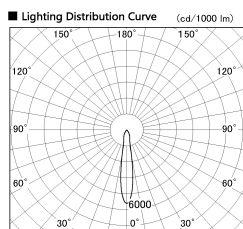

Item no. SD356-0815W8540-DMS

Series Name:

■ Direct Horizontal Illuminance SD356-0815W8540-DMS

Illuminance Angle	Beam Angle	Vertical Illuminance (lx)
16°	17°	13660
1	5000	3410
2	2000	1520
3	1000	850
4	500	550
5	380	380
6	280	280
7	210	210

Installation	Track mount
Type	
Fixture wattage	7.9W
Beam angle	17 deg
Color Temp.	4000K
CRI	Ra>85
Luminous	613 lm
Body	Die-cast aluminum alloy
Body finish	White
Trim finish	N/A
Reflector finish	N/A
IP Rate	IP20
Light source	COB module
Input Voltage	AC220~240V
Dimming Type	Dimmable
Certificate	CE, CCC
Cut Hole	N/A