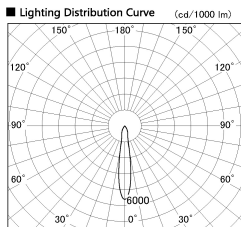

Item no. SD356-0815W9030-DMS

Series Name:

■ Direct Horizontal Illuminance SD356-0815W9030-DMS

Illuminance Angle	Beam Angle	Vertical Illuminance (lx)
16°	0	12050
	1	3010
	2	1340
	3	750
	4	480
17°	0	330
	1	250
	2	190

Installation	Track mount
Type	
Fixture wattage	7.9W
Beam angle	17 deg
Color Temp.	3000K
CRI	Ra>90
Luminous	541 lm
Body	Die-cast aluminum alloy
Body finish	White
Trim finish	N/A
Reflector finish	N/A
IP Rate	IP20
Light source	COB module
Input Voltage	AC220~240V
Dimming Type	Dimmable
Certificate	CE, CCC
Cut Hole	N/A