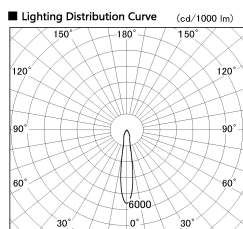

Item no. SD356-0815W9030-DMS

Series Name:

■ Direct Horizontal Illuminance SD356-0815W9030-DMS

Illuminance Angle	Beam Angle	Vertical Illuminance (lx)
16°	0	12050
	1	3010
	2	1340
	3	750
	4	480
17°	0	330
	1	250
	2	190

Installation	Track mount
Type	
Fixture wattage	7.9W
Beam angle	17 deg
Color Temp.	3000K
CRI	Ra>90
Luminous	541 lm
Body	Die-cast aluminum alloy
Body finish	White
Trim finish	N/A
Reflector finish	N/A
IP Rate	IP20
Light source	COB module
Input Voltage	AC220~240V
Dimming Type	Dimmable
Certificate	CE, CCC
Cut Hole	N/A