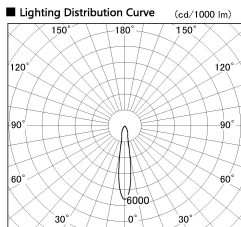

Item no. SD356-0815W9035-DMS

Series Name:

■ Direct Horizontal Illuminance SD356-0815W9035-DMS

Illuminance Angle	Beam Angle	Vertical Illuminance (lx)			
16°	17°	12300			
		3070			
		1370			
		770			
		490			
2	500	340			
3	250	190			
1120 m	1	0	1	2	190

Installation	Track mount
Type	
Fixture wattage	7.9W
Beam angle	17 deg
Color Temp.	3500K
CRI	Ra>90
Luminous	552 lm
Body	Die-cast aluminum alloy
Body finish	White
Trim finish	N/A
Reflector finish	N/A
IP Rate	IP20
Light source	COB module
Input Voltage	AC220~240V
Dimming Type	Dimmable
Certificate	CE, CCC
Cut Hole	N/A