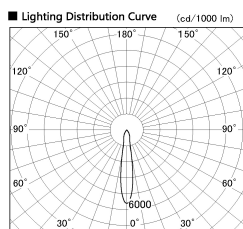

Item no. SD356-0815W9035-DMS

Series Name:

■ Direct Horizontal Illuminance SD356-0815W9035-DMS

Illuminance Angle	Beam Angle	Vertical Illuminance (lx)
16°	0	12300
	1	3070
	2	1370
	3	770
	4	490
17°	0	340
	1	250
	2	190
	3	190

Installation	Track mount
Type	
Fixture wattage	7.9W
Beam angle	17 deg
Color Temp.	3500K
CRI	Ra>90
Luminous	552 lm
Body	Die-cast aluminum alloy
Body finish	White
Trim finish	N/A
Reflector finish	N/A
IP Rate	IP20
Light source	COB module
Input Voltage	AC220~240V
Dimming Type	Dimmable
Certificate	CE, CCC
Cut Hole	N/A