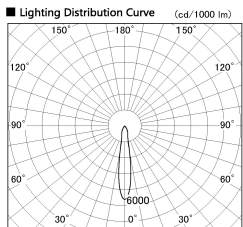

Item no. SD356-0815W9040-DMS

Series Name:

■ Direct Horizontal Illuminance SD356-0815W9040-DMS

Illuminance Angle	Beam Angle	Vertical Illuminance (lx)
16°	17°	12410
1	5000	3100
2	2000	1380
3	1000	780
4	500	500
5	340	340
6	250	250
7	190	190

Installation	Track mount
Type	
Fixture wattage	7.9W
Beam angle	17 deg
Color Temp.	4000K
CRI	Ra>90
Luminous	557 lm
Body	Die-cast aluminum alloy
Body finish	White
Trim finish	N/A
Reflector finish	N/A
IP Rate	IP20
Light source	COB module
Input Voltage	AC220~240V
Dimming Type	Dimmable
Certificate	CE, CCC
Cut Hole	N/A