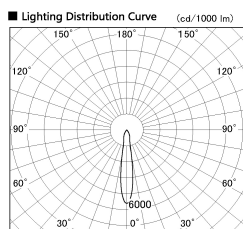

Item no. SD356-0815W9040-DMS

Series Name:

■ Direct Horizontal Illuminance SD356-0815W9040-DMS

Illuminance Angle	Beam Angle	Vertical Illuminance (lx)
16°	17°	12410
1	5000	3100
2	2000	1380
3	1000	780
4	500	500
5	340	340
6	250	250
7	190	190

Installation	Track mount
Type	
Fixture wattage	7.9W
Beam angle	17 deg
Color Temp.	4000K
CRI	Ra>90
Luminous	557 lm
Body	Die-cast aluminum alloy
Body finish	White
Trim finish	N/A
Reflector finish	N/A
IP Rate	IP20
Light source	COB module
Input Voltage	AC220~240V
Dimming Type	Dimmable
Certificate	CE, CCC
Cut Hole	N/A